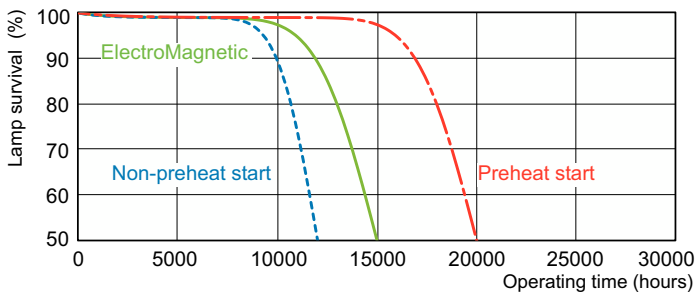

Product data

General Information		Lamp Current (Nom)	
Cap-Base	G13 [Medium Bi-Pin Fluorescent]	0.670 A	
Flux measurement reference	Sphere	Controls and Dimming	
Life to 50% Failures (Nom)	15,000 hour(s)	Dimmable	Yes
Light Technical		Mechanical and Housing	
Color Code	840 [CCT of 4000K]	Bulb Shape	T8
Luminous Flux	5,240 lm	Net Weight (Piece)	167.000 g
Color Designation	Cool White (CW)	Approval and Application	
Chromaticity Coordinate X (Nom)	0.38	Energy Efficiency Class	G
Chromaticity Coordinate Y (Nom)	0.38	Mercury (Hg) Content (Nom)	1.7 mg
Correlated Color Temperature (Nom)	4000 K	Energy Consumption kWh/1000 h	60 kWh
Luminous Efficacy (rated) (Nom)	90 lm/W	EPREL Registration Number	423398
Color rendering index (CRI)	80	Product Data	
Operating and Electrical		Order product name	MASTER TL-D Super 80 58W/840 1SL/25
Power Consumption	59.4 W		

Dimensional drawing

Product	D (max)	A (max)	B (max)	B (min)	C (max)
MASTER TL-D Super 80 58W/840 1SL/25	28 mm	1,500.0 mm	1,507.1 mm	1,504.7 mm	1,514.2 mm

Photometric data

Spectral Power Distribution Colour - MASTER TL-D Super 80 58W/840 1SL/25

Lifetime

Life expectancy diagram - 3 hour cycle

Life expectancy diagram - 12 hour cycle

MASTER TL-D Super 80

Lifetime

Lumen Maintenance Diagram - MASTER TL-D Super 80 58W/840 1SL/25