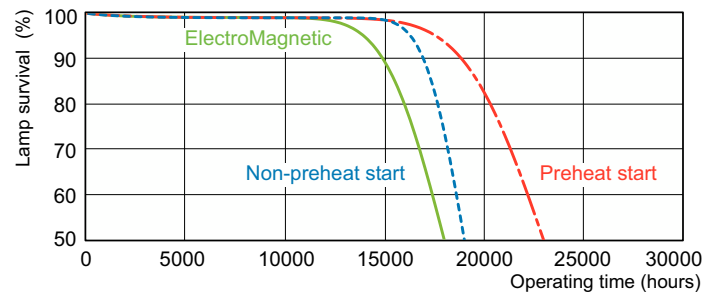

Product data

General Information		Lamp Current (Nom)	
Cap-Base	G13 [Medium Bi-Pin Fluorescent]	0.670 A	
Flux measurement reference	Sphere	Controls and Dimming	
Life to 50% Failures (Nom)	15,000 hour(s)	Dimmable	Yes
Light Technical		Mechanical and Housing	
Color Code	840 [CCT of 4000K]	Bulb Shape	T8
Luminous Flux	5,240 lm	Net Weight (Piece)	167.000 g
Color Designation	Cool White (CW)	Approval and Application	
Chromaticity Coordinate X (Nom)	0.38	Energy Efficiency Class	G
Chromaticity Coordinate Y (Nom)	0.38	Mercury (Hg) Content (Nom)	1.7 mg
Correlated Color Temperature (Nom)	4000 K	Energy Consumption kWh/1000 h	60 kWh
Luminous Efficacy (rated) (Nom)	90 lm/W	EPREL Registration Number	423398
Color rendering index (CRI)	80	Product Data	
Operating and Electrical		Order product name	MASTER TL-D Super 80 58W/840 1SL/25
Power Consumption	59.4 W		

Dimensional drawing

Product	D (max)	A (max)	B (max)	B (min)	C (max)
MASTER TL-D Super 80 58W/840 1SL/25	28 mm	1,500.0 mm	1,507.1 mm	1,504.7 mm	1,514.2 mm

Photometric data

Spectral Power Distribution Colour - MASTER TL-D Super 80 58W/840 1SL/25

Lifetime

Life expectancy diagram - 3 hour cycle

Life expectancy diagram - 12 hour cycle

MASTER TL-D Super 80

Lifetime

Lumen Maintenance Diagram - MASTER TL-D Super 80 58W/840 1SL/25