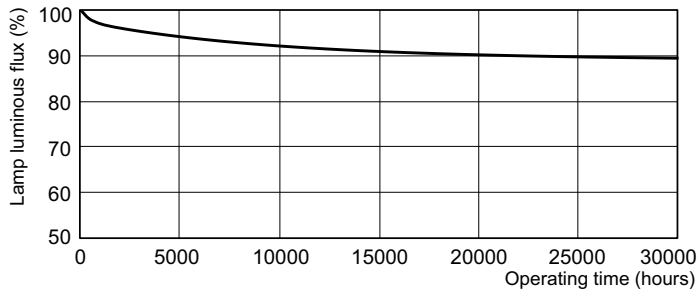

MASTER TL-D Super 80

MASTER TL-D Super 80 58W/840 1SL/25

The MASTER TL-D Super 80 lamp offers more lumens per watt and better color rendering than TL-D standard colors. Furthermore, it has a lower mercury content. The lamp can be operated in existing TL-D luminaires.

Product data

General Information		Lamp Current (Nom)	
Cap-Base	G13 [Medium Bi-Pin Fluorescent]	0.670 A	
Flux measurement reference	Sphere	Controls and Dimming	
Life to 50% Failures (Nom)	15,000 hour(s)	Dimmable	Yes
Light Technical		Mechanical and Housing	
Color Code	840 [CCT of 4000K]	Bulb Shape	T8
Luminous Flux	5,240 lm	Net Weight (Piece)	167.000 g
Color Designation	Cool White (CW)	Approval and Application	
Chromaticity Coordinate X (Nom)	0.38	Energy Efficiency Class	G
Chromaticity Coordinate Y (Nom)	0.38	Mercury (Hg) Content (Nom)	1.7 mg
Correlated Color Temperature (Nom)	4000 K	Energy Consumption kWh/1000 h	60 kWh
Luminous Efficacy (rated) (Nom)	90 lm/W	EPREL Registration Number	423398
Color rendering index (CRI)	80	Product Data	
Operating and Electrical		Order product name	MASTER TL-D Super 80 58W/840 1SL/25
Power Consumption	59.4 W		

Dimensional drawing

Product	D (max)	A (max)	B (max)	B (min)	C (max)
MASTER TL-D Super 80 58W/840 1SL/25	28 mm	1,500.0 mm	1,507.1 mm	1,504.7 mm	1,514.2 mm

Photometric data

Spectral Power Distribution Colour - MASTER TL-D Super 80 58W/840 1SL/25

Lifetime

Life expectancy diagram - 3 hour cycle

Life expectancy diagram - 12 hour cycle

MASTER TL-D Super 80

Lifetime

Lumen Maintenance Diagram - MASTER TL-D Super 80 58W/840 1SL/25