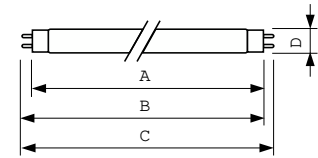

Product data

General Information		Lamp Current (Nom)	
Cap-Base	G13 [Medium Bi-Pin Fluorescent]	0.670 A	
Flux measurement reference	Sphere	Controls and Dimming	
Life to 50% Failures (Nom)	15,000 hour(s)	Dimmable	Yes
Light Technical		Mechanical and Housing	
Color Code	840 [CCT of 4000K]	Bulb Shape	T8
Luminous Flux	5,240 lm	Net Weight (Piece)	167.000 g
Color Designation	Cool White (CW)	Approval and Application	
Chromaticity Coordinate X (Nom)	0.38	Energy Efficiency Class	G
Chromaticity Coordinate Y (Nom)	0.38	Mercury (Hg) Content (Nom)	1.7 mg
Correlated Color Temperature (Nom)	4000 K	Energy Consumption kWh/1000 h	60 kWh
Luminous Efficacy (rated) (Nom)	90 lm/W	EPREL Registration Number	423398
Color rendering index (CRI)	80	Product Data	
Operating and Electrical		Order product name	MASTER TL-D Super 80 58W/840 1SL/25
Power Consumption	59.4 W		

MASTER TL-D Super 80

Full product name	MASTER TL-D Super 80 58W/840 1SL/25
Full product code	871150063219740
Order code	927922084023
Material Nr. (12NC)	927922084023
Numerator - Quantity Per Pack	1

EAN/UPC - Product/Case	8711500632197
Numerator - Packs per outer box	25
EAN/UPC - Case	8711500632203

Dimensional drawing

Product	D (max)	A (max)	B (max)	B (min)	C (max)
MASTER TL-D Super 80 58W/840 1SL/25	28 mm	1,500.0 mm	1,507.1 mm	1,504.7 mm	1,514.2 mm

Photometric data

Spectral Power Distribution Colour - MASTER TL-D Super 80 58W/840 1SL/25