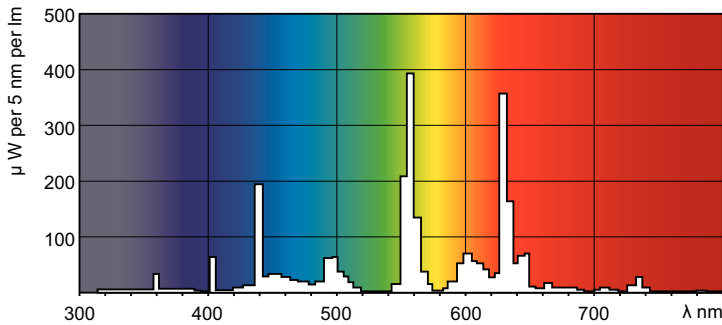

MASTER TL-D Super 80

MASTER TL-D Super 80 58W/840 1SL/25

The MASTER TL-D Super 80 lamp offers more lumens per watt and better color rendering than TL-D standard colors. Furthermore, it has a lower mercury content. The lamp can be operated in existing TL-D luminaires.

Product data

General Information		Lamp Current (Nom)	
Cap-Base	G13 [Medium Bi-Pin Fluorescent]	0.670 A	
Flux measurement reference	Sphere	Controls and Dimming	
Life to 50% Failures (Nom)	15,000 hour(s)	Dimmable	Yes
Light Technical		Mechanical and Housing	
Color Code	840 [CCT of 4000K]	Bulb Shape	T8
Luminous Flux	5,240 lm	Net Weight (Piece)	167.000 g
Color Designation	Cool White (CW)	Approval and Application	
Chromaticity Coordinate X (Nom)	0.38	Energy Efficiency Class	G
Chromaticity Coordinate Y (Nom)	0.38	Mercury (Hg) Content (Nom)	1.7 mg
Correlated Color Temperature (Nom)	4000 K	Energy Consumption kWh/1000 h	60 kWh
Luminous Efficacy (rated) (Nom)	90 lm/W	EPREL Registration Number	423398
Color rendering index (CRI)	80	Product Data	
Operating and Electrical		Order product name	MASTER TL-D Super 80 58W/840 1SL/25
Power Consumption	59.4 W		

MASTER TL-D Super 80

Full product name	MASTER TL-D Super 80 58W/840 1SL/25
Full product code	871150063219740
Order code	927922084023
Material Nr. (12NC)	927922084023
Numerator - Quantity Per Pack	1

EAN/UPC - Product/Case	8711500632197
Numerator - Packs per outer box	25
EAN/UPC - Case	8711500632203

Dimensional drawing

Product	D (max)	A (max)	B (max)	B (min)	C (max)
MASTER TL-D Super 80 58W/840 1SL/25	28 mm	1,500.0 mm	1,507.1 mm	1,504.7 mm	1,514.2 mm

Photometric data

Spectral Power Distribution Colour - MASTER TL-D Super 80 58W/840 1SL/25