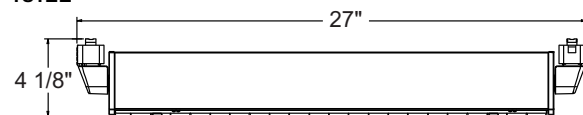

Labels UL listed, CSA certified.

Product specifications subject to change without notice.

DIMENSIONS

T5T22

T5T32

T5T42

T5HO CLOSE-TO-TRAC PRODUCT CODES

Catalog Number	Nominal Length	Finish	Ballast	Wattage and Lamp
T5T22WH	2'	White	Electronic.	(2) 24W High Lumen T5HO
T5T22BL	2'	Black	Electronic.	(2) 24W High Lumen T5HO
T5T22SL	2'	Silver	Electronic.	(2) 24W High Lumen T5HO
T5T32WH	3'	White	Electronic.	(2) 39W High Lumen T5HO
T5T32BL	3'	Black	Electronic.	(2) 39W High Lumen T5HO
T5T32SL	3'	Silver	Electronic.	(2) 39W High Lumen T5HO
T5T42WH	4'	White	Electronic.	(2) 54W High Lumen T5HO
T5T42BL	4'	Black	Electronic.	(2) 54W High Lumen T5HO
T5T42SL	4'	Silver	Electronic.	(2) 54W High Lumen T5HO