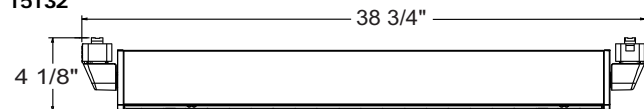

Labels UL listed, CSA certified.

Product specifications subject to change without notice.

DIMENSIONS

T5T22

T5T32

T5T42

T5HO CLOSE-TO-TRAC PRODUCT CODES

Catalog Number	Nominal Length	Finish	Ballast	Wattage and Lamp
T5T22WH	2'	White	Electronic.	(2) 24W High Lumen T5HO
T5T22BL	2'	Black	Electronic.	(2) 24W High Lumen T5HO
T5T22SL	2'	Silver	Electronic.	(2) 24W High Lumen T5HO
T5T32WH	3'	White	Electronic.	(2) 39W High Lumen T5HO
T5T32BL	3'	Black	Electronic.	(2) 39W High Lumen T5HO
T5T32SL	3'	Silver	Electronic.	(2) 39W High Lumen T5HO
T5T42WH	4'	White	Electronic.	(2) 54W High Lumen T5HO
T5T42BL	4'	Black	Electronic.	(2) 54W High Lumen T5HO
T5T42SL	4'	Silver	Electronic.	(2) 54W High Lumen T5HO