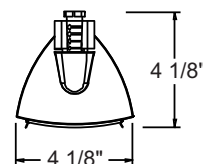

Labels UL listed, CSA certified.

Product specifications subject to change without notice.

DIMENSIONS

T5T22

T5T32

T5T42

T5HO CLOSE-TO-TRAC PRODUCT CODES

Catalog Number	Nominal Length	Finish	Ballast	Wattage and Lamp
T5T22WH	2'	White	Electronic.	(2) 24W High Lumen T5HO
T5T22BL	2'	Black	Electronic.	(2) 24W High Lumen T5HO
T5T22SL	2'	Silver	Electronic.	(2) 24W High Lumen T5HO
T5T32WH	3'	White	Electronic.	(2) 39W High Lumen T5HO
T5T32BL	3'	Black	Electronic.	(2) 39W High Lumen T5HO
T5T32SL	3'	Silver	Electronic.	(2) 39W High Lumen T5HO
T5T42WH	4'	White	Electronic.	(2) 54W High Lumen T5HO
T5T42BL	4'	Black	Electronic.	(2) 54W High Lumen T5HO
T5T42SL	4'	Silver	Electronic.	(2) 54W High Lumen T5HO