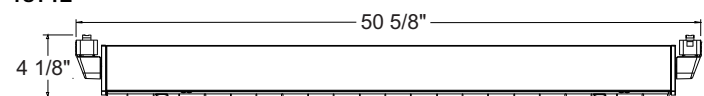

Labels UL listed, CSA certified.

Product specifications subject to change without notice.

DIMENSIONS

T5T22

T5T32

T5T42

T5HO CLOSE-TO-TRAC PRODUCT CODES

Catalog Number	Nominal Length	Finish	Ballast	Wattage and Lamp
T5T22WH	2'	White	Electronic.	(2) 24W High Lumen T5HO
T5T22BL	2'	Black	Electronic.	(2) 24W High Lumen T5HO
T5T22SL	2'	Silver	Electronic.	(2) 24W High Lumen T5HO
T5T32WH	3'	White	Electronic.	(2) 39W High Lumen T5HO
T5T32BL	3'	Black	Electronic.	(2) 39W High Lumen T5HO
T5T32SL	3'	Silver	Electronic.	(2) 39W High Lumen T5HO
T5T42WH	4'	White	Electronic.	(2) 54W High Lumen T5HO
T5T42BL	4'	Black	Electronic.	(2) 54W High Lumen T5HO
T5T42SL	4'	Silver	Electronic.	(2) 54W High Lumen T5HO