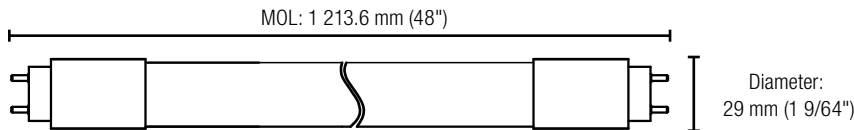

Project: _____ Type: _____

Drawn by: _____ Catalogue #: _____ Date: _____

Individual Spec Sheet

T8-BYPASS

LED LINEAR TUBES

ORDERING INFORMATION

Order code: 68441
Model number: T8/S2/15W/840/48/BYP/120-347/ND/STD
UPC: 069549016255
Case quantity: 25
DLC unique ID: PLTOR1JVB8MZ

PHYSICAL DATA

Dimensions: 48" (1 213,6 mm)
Shape: T8
Base: G13
Material: Glass

PERFORMANCE DATA

Installation method: Ballast bypass
Watts (W): 15
Volts (VAC): 120-347
Colour temperature (K)¹: 4 000
Lumen output (lm)²: 2 200
Efficiency (lm/W): 147
CRI: 82
Beam angle: 220°
Life L70 (h)³: 56 000
Operating temp. range: -25°C/-13°F to 45°C/ 113°F

¹ Typical colour temperature range: +/- 5 %
² Lumen values are derived from photometric testing. Initial lumens range: +/- 10 %
³ Life hours are derived from IESNA LM80-08 testing report and projected per IESNA TM-21-11 extrapolations
This product complies with UL1598C Standard for LED luminaire Retrofit kits. Not suitable for hazardous location.

DIMENSIONS

ADDITIONAL INFORMATION

Only for ballast bypass installation in 120-347 V applications.
Direct replacement for 25, 28, 30 & 32 watts T8 lamps only.

Qty	Description	Price

I accept the specifications of the luminaire configuration mentioned above.

Name: _____
Company: _____
Signature: _____

Date: _____