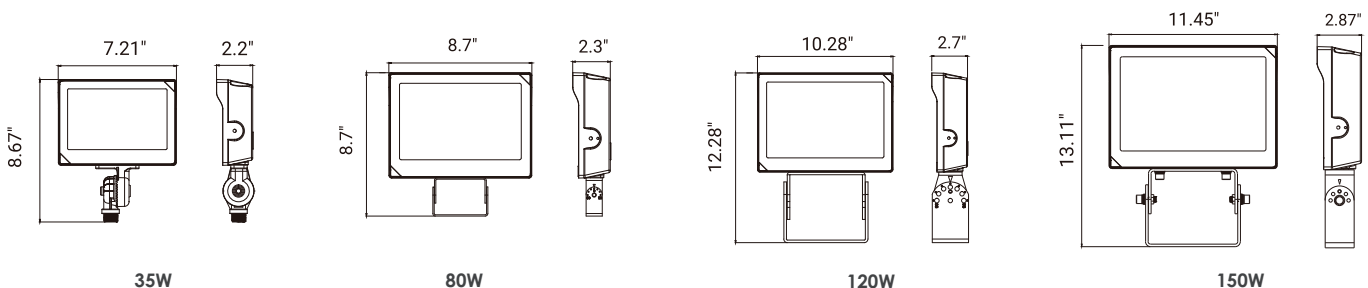

Features & Specifications

Construction

- Die-casting aluminum material provides optimal heat dissipation.
- Clear tempered glass over LEDs provides high lumen efficacy. Standard 115°/100° beam angle
- CCT and Power Select switches are on the back side of fixture
- On off photocell that easy to choose your demands

Mounting

- Default Kunckle bracket for 35W and optional trunnion mount in the box.
- Default trunnion mount for 80W and optional kunckle bracket in the box, Default trunnion mount for 120W and 150W

Performance Data

Dimensions & Weights

Watts	35W	80W	120W	150W
Size	7.21*8.67*2.2"	8.7*8.7*2.3"	10.28*12.28*2.7"	11.45*13.11*2.87"
Net weight (lbs)	2.86	3.96	7.48	9.46

Product Details

Lumen Details

Model No.:	Watt	3000K	4000K	5000K
AST-FL19-35WBH8DC1-BRPAMW30/40/50	35W	4375LM	4900LM	4725LM
	25W	3125LM	3500LM	3375LM
	15W	1875LM	2100LM	2025LM
AST-FL19-80WBH8DC2-BRPYMW30/40/50	80W	10000LM	11200LM	10800LM
	60W	7500LM	8400LM	8100LM
	50W	6250LM	7000LM	6750LM
AST-FL19-120WBH8DC1-BRPYMW30/40/50	120W	15000LM	16800LM	16200LM
	100W	12500LM	14000LM	13500LM
	80W	10000LM	11200LM	10800LM
AST-FL19-150WBH8DC1-BRPYMW30/40/50	150W	19500LM	21750LM	21000LM
	130W	16900LM	18850LM	18200LM
	120W	15600LM	17400LM	16800LM