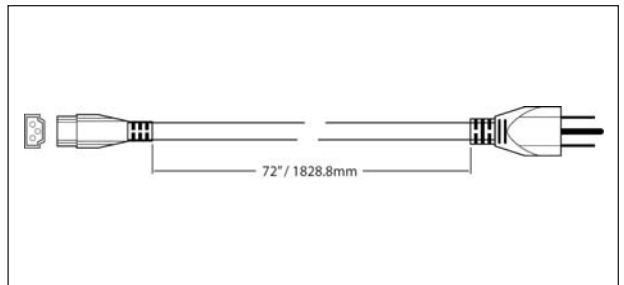

**FLURO BAR SYSTEM**  
**6-FT CORD**  
 UNDERCABINET LIGHTING  
 ALFT6000-WH-3

PROJECT
FIXTURE TYPE
MODEL
LAMP
CONTACT/TELEPHONE

**Specifications**

**Description**

6-foot power cord for Aluminum Fluoro Bar Systems.  
 Designed for use with both T4/T5 3-Wire systems.

**Features**

- For 120V AC Power Input
- For use with multi linked ALFT4 and ALFT5 3-wire fixtures as main power supply.

**Electrical**

cUL Listed for U.S. and Canada

**Input/Output**

120V AC

**Note**

Not for outdoor use

**Dimensions & Ordering Guide**

**Model**

ALFT6000-WH-3

**Colour**

White

*All dimensions are in inches / millimeters*

**Listings**

**LITELINE CORPORATION**