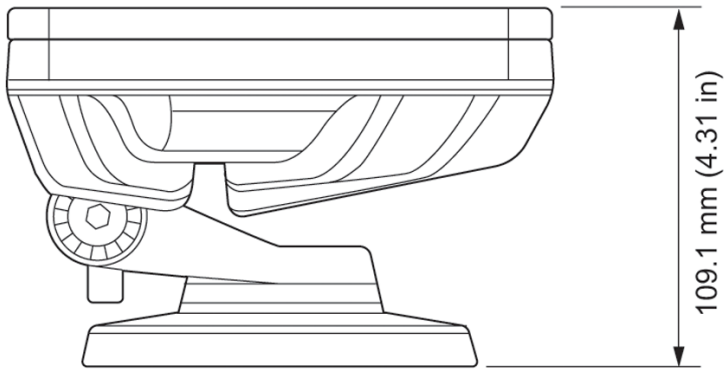

Due to continuous improvements and innovations, specifications may change without notice.

Physical

Dimensions	424.9 x 195.0 x 38.1 mm (16.73 x 7.68 x 1.5 in)
Weight	0.5 kg (1.1 lb)
<small>(Height x Width x Depth)</small>	

Dimensions

Part Numbers

Use Item Number when ordering in North America.

Accessory	Item Number	Item 12NC
Blast gen4 Trim Ring, Black	120-000185-01	912400130337

© 2022 Signify Holding. All rights reserved. Specifications are subject to change without notice. No representation or warranty as to the accuracy or completeness of the information included herein is given and any liability for any action in reliance thereon is disclaimed.