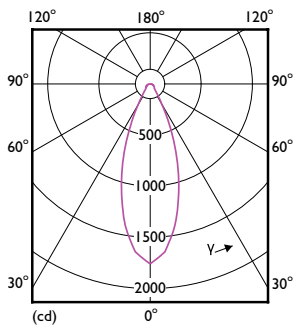

Product data

General Information		Starting Time (Nom)	
Cap-Base	E26 [Single Contact Medium Screw]	Warm-up time to 60% light	0.5 s
Nominal lifetime	25,000 hour(s)	Power Factor (Fraction)	0.9
Switching Cycle	50,000	Voltage (Nom)	120 V
Lighting Technology	LED	Temperature	
Light Technical		T-Case Maximum (Nom)	70 °C
Color Code	927 [CCT of 2700K]	Controls and Dimming	
Beam Angle (Nom)	40 degree(s)	Dimmable	Only with specific dimmers
Luminous Flux	900 lumen	Mechanical and Housing	
Luminous Intensity (Nom)	1,800 cd	Bulb Finish	Clear
Color Designation	Warm White (WW)	Bulb Material	Glass
Correlated Color Temperature (Nom)	2700 K	Bulb Shape	PAR38 [PAR 4.75 inch/121mm]
Luminous Efficacy (rated) (Nom)	90.00 lm/W	Approval and Application	
Color Consistency	<4	Suitable For Accent Lighting	Yes
Color rendering index (CRI)	90	Energy Certifications	Energy Star
LLMF At End Of Nominal Lifetime (Nom)	70 %	EU RoHS compliant	Yes
Operating and Electrical		Product Data	
Line Frequency	50 to 60 Hz	Order product name	10PAR38/LED/927/F40/DIM/GULW/T20 6/1FB
Input Frequency	50 to 60 Hz		
Power Consumption	10 W		
Lamp Current (Nom)	97 mA		
Wattage Equivalent	90 W		

Dimensional drawing

Product	D	C
10PAR38/LED/927/F40/DIM/GULW/T20 6/1FB	122 mm	129 mm

Photometric data

Accent Lighting Spots - 10PAR38/LED/927/F40/DIM/GULW/T20 6/1FB

Spectral Power Distribution Colour - 10PAR38/LED/927/F40/DIM/GULW/T20 6/1FB

Light Distribution Diagram - 10PAR38/LED/927/F40/DIM/GULW/T20 6/1FB

LED PAR38

Lifetime

Life Expectancy Diagram - 10PAR38/LED/927/F40/DIM/GULW/T20 6/1FB

Lumen Maintenance Diagram - 10PAR38/LED/927/F40/DIM/GULW/T20 6/1FB