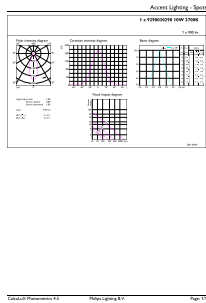

Product data

General Information		Starting Time (Nom)	
Cap-Base	E26 [Single Contact Medium Screw]	Warm-up time to 60% light	0.5 s
Nominal lifetime	25,000 hour(s)	Power Factor (Fraction)	0.9
Switching Cycle	50,000	Voltage (Nom)	120 V
Lighting Technology	LED	Temperature	
Light Technical		T-Case Maximum (Nom)	70 °C
Color Code	927 [CCT of 2700K]	Controls and Dimming	
Beam Angle (Nom)	40 degree(s)	Dimmable	Only with specific dimmers
Luminous Flux	900 lumen	Mechanical and Housing	
Luminous Intensity (Nom)	1,800 cd	Bulb Finish	Clear
Color Designation	Warm White (WW)	Bulb Material	Glass
Correlated Color Temperature (Nom)	2700 K	Bulb Shape	PAR38 [PAR 4.75 inch/121mm]
Luminous Efficacy (rated) (Nom)	90.00 lm/W	Approval and Application	
Color Consistency	<4	Suitable For Accent Lighting	Yes
Color rendering index (CRI)	90	Energy Certifications	Energy Star
LLMF At End Of Nominal Lifetime (Nom)	70 %	EU RoHS compliant	Yes
Operating and Electrical		Product Data	
Line Frequency	50 to 60 Hz	Order product name	10PAR38/LED/927/F40/DIM/GULW/T20 6/1FB
Input Frequency	50 to 60 Hz		
Power Consumption	10 W		
Lamp Current (Nom)	97 mA		
Wattage Equivalent	90 W		

LED PAR38

Order code	929003029004
Numerator - Quantity Per Pack	1
Numerator - Packs per outer box	6
Material number (12NC)	929003029004
Full product name	10PAR38/LED/927/F40/DIM/GULW/T20 6/1FB

EAN/UPC - Case	50046677567892
----------------	----------------

Dimensional drawing

Product	D	C
10PAR38/LED/927/F40/DIM/GULW/T20 6/1FB	122 mm	129 mm

Photometric data

Accent Lighting Spots - 10PAR38/LED/927/F40/DIM/GULW/T20 6/1FB

Spectral Power Distribution Colour - 10PAR38/LED/927/F40/DIM/GULW/T20 6/1FB