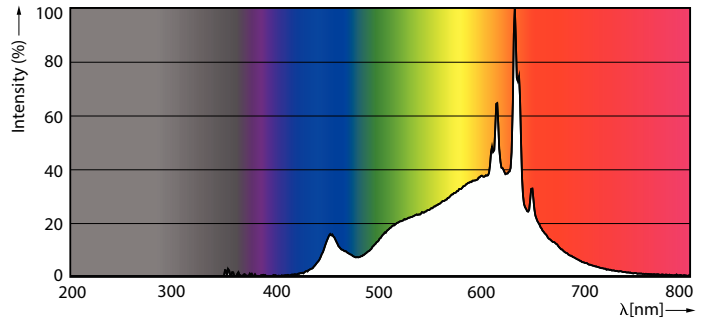

LED PAR38

10PAR38/LED/927/F40/DIM/GULW/T20 6/1FB

Philips LED spots with a single optic beam, provide a clean beam that's free from shadows with beam angles from 15 and 40 degrees to suit every general lighting application.

Product data

General Information		Starting Time (Nom)	
Cap-Base	E26 [Single Contact Medium Screw]	Warm-up time to 60% light	0.5 s
Nominal lifetime	25,000 hour(s)	Power Factor (Fraction)	0.9
Switching Cycle	50,000	Voltage (Nom)	120 V
Lighting Technology	LED	Temperature	
Light Technical		T-Case Maximum (Nom)	70 °C
Color Code	927 [CCT of 2700K]	Controls and Dimming	
Beam Angle (Nom)	40 degree(s)	Dimmable	Only with specific dimmers
Luminous Flux	900 lumen	Mechanical and Housing	
Luminous Intensity (Nom)	1,800 cd	Bulb Finish	Clear
Color Designation	Warm White (WW)	Bulb Material	Glass
Correlated Color Temperature (Nom)	2700 K	Bulb Shape	PAR38 [PAR 4.75 inch/121mm]
Luminous Efficacy (rated) (Nom)	90.00 lm/W	Approval and Application	
Color Consistency	<4	Suitable For Accent Lighting	Yes
Color rendering index (CRI)	90	Energy Certifications	Energy Star
LLMF At End Of Nominal Lifetime (Nom)	70 %	EU RoHS compliant	Yes
Operating and Electrical		Product Data	
Line Frequency	50 to 60 Hz	Order product name	10PAR38/LED/927/F40/DIM/GULW/T20 6/1FB
Input Frequency	50 to 60 Hz		
Power Consumption	10 W		
Lamp Current (Nom)	97 mA		
Wattage Equivalent	90 W		

Dimensional drawing

Product	D	C
10PAR38/LED/927/F40/DIM/GULW/T20 6/1FB	122 mm	129 mm

Photometric data

Accent Lighting Spots - 10PAR38/LED/927/F40/DIM/GULW/T20 6/1FB

Spectral Power Distribution Colour - 10PAR38/LED/927/F40/DIM/GULW/T20 6/1FB