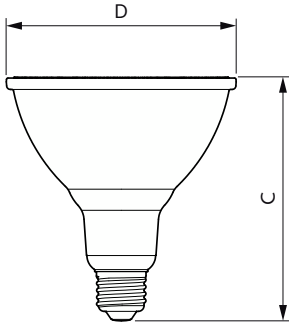

LED PAR38

10PAR38/LED/927/F40/DIM/GULW/T20 6/1FB

Philips LED spots with a single optic beam, provide a clean beam that's free from shadows with beam angles from 15 and 40 degrees to suit every general lighting application.

Product data

General Information		Starting Time (Nom)	
Cap-Base	E26 [Single Contact Medium Screw]	Warm-up time to 60% light	0.5 s
Nominal lifetime	25,000 hour(s)	Power Factor (Fraction)	0.9
Switching Cycle	50,000	Voltage (Nom)	120 V
Lighting Technology	LED	Temperature	
Light Technical		T-Case Maximum (Nom)	70 °C
Color Code	927 [CCT of 2700K]	Controls and Dimming	
Beam Angle (Nom)	40 degree(s)	Dimmable	Only with specific dimmers
Luminous Flux	900 lumen	Mechanical and Housing	
Luminous Intensity (Nom)	1,800 cd	Bulb Finish	Clear
Color Designation	Warm White (WW)	Bulb Material	Glass
Correlated Color Temperature (Nom)	2700 K	Bulb Shape	PAR38 [PAR 4.75 inch/121mm]
Luminous Efficacy (rated) (Nom)	90.00 lm/W	Approval and Application	
Color Consistency	<4	Suitable For Accent Lighting	Yes
Color rendering index (CRI)	90	Energy Certifications	Energy Star
LLMF At End Of Nominal Lifetime (Nom)	70 %	EU RoHS compliant	Yes
Operating and Electrical		Product Data	
Line Frequency	50 to 60 Hz	Order product name	10PAR38/LED/927/F40/DIM/GULW/T20 6/1FB
Input Frequency	50 to 60 Hz		
Power Consumption	10 W		
Lamp Current (Nom)	97 mA		
Wattage Equivalent	90 W		

LED PAR38

Order code	929003029004
Numerator - Quantity Per Pack	1
Numerator - Packs per outer box	6
Material number (12NC)	929003029004
Full product name	10PAR38/LED/927/F40/DIM/GULW/T20 6/1FB

EAN/UPC - Case	50046677567892
----------------	----------------

Dimensional drawing

Product	D	C
10PAR38/LED/927/F40/DIM/GULW/T20 6/1FB	122 mm	129 mm

Photometric data

Accent Lighting Spots - 10PAR38/LED/927/F40/DIM/GULW/T20 6/1FB

Spectral Power Distribution Colour - 10PAR38/LED/927/F40/DIM/GULW/T20 6/1FB