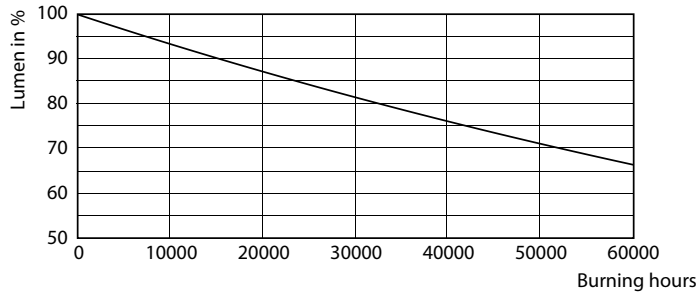

LED InstantFit Lamps

Lifetime