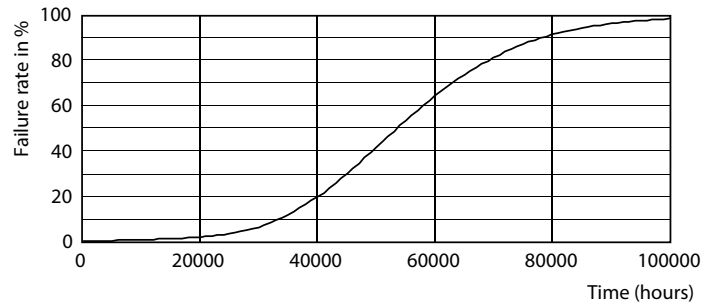

16-5W 2G11 830 3000K

LED InstantFit Lamps

Lifetime

16-5W 2G11

16-5W 2G11

16-5W 2G11

16-5W 2G11

16-5W 2G11