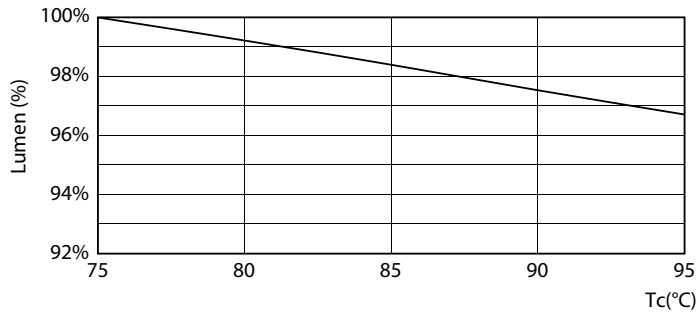

16-5W 2G11

16-5W 2G11