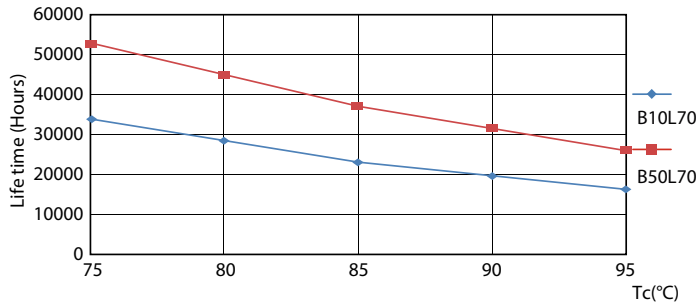

LED InstantFit Lamps

Lifetime

16-5W 2G11