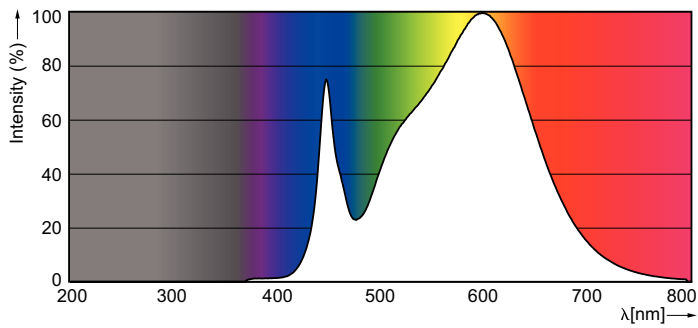

Photometric data

16-5W 2G11 830 3000K