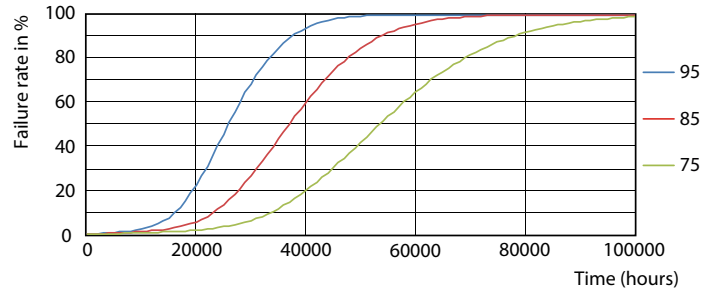

LED InstantFit Lamps

Lifetime