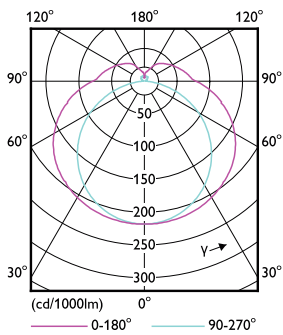

Photometric data

16-5W 2G11 830 3000K