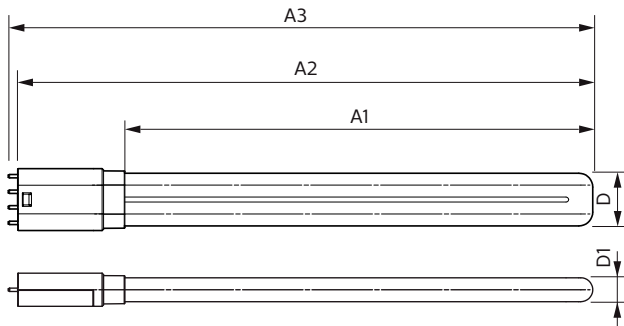

LED InstantFit Lamps

Warnings and Safety

- Perform a visual inspection to ensure lamp holders (or sockets) are not damaged or loose. If the lamp holders (or sockets) are damaged, corroded, charred, blackened or loose, contact a qualified electrician for proper replacement.
- Please refer to the ballast compatibility guide located at www.philips.com/instantfit.

Dimensional drawing

PLED PLL 120V 14-40W 2100lm 3500K 2G11