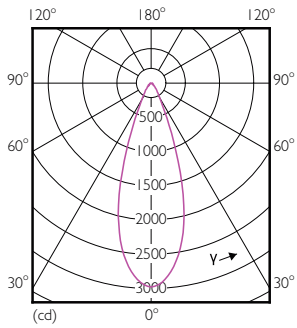

## Dimensional drawing

PAR38 120V 14-120W 40D 3000K E26 D

Product	D	C
14PAR38/LED/830/F40/DIM/ULW/120V 6/1FB	122 mm	134 mm

## Photometric data

©2018 Aluminum Lighting, Inc. All rights reserved. Page 1/1

14-120W E26 PAR38

14-120W E26 PAR38 40D 830 3000K

## Photometric data

14-120W E26 PAR38 40D 830 3000K