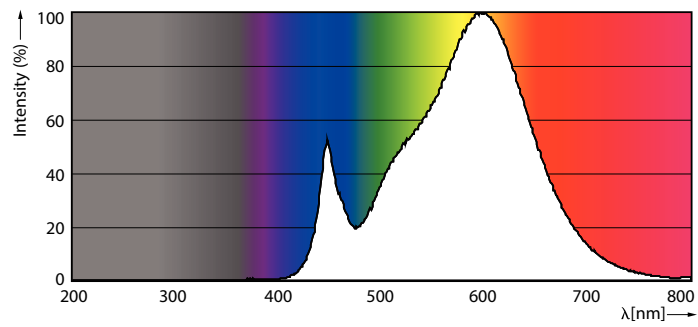

Photometric data

14-120W E26 PAR38

14-120W E26 PAR38 40D 830 3000K