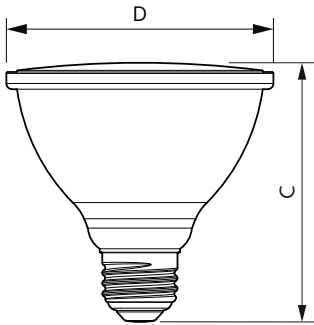

PAR38 LED

Warnings and Safety

- Suitable for use in damp locations.
- Not for use in totally enclosed luminaires.
- CAUTION: Risk of electric shock - do not use where directly exposed to water.
- NOTES: This device complies with Part 18 of the FCC rule. This product may cause interference with other devices. If interference occurs, change the location of the products involved. This RFLD device complies with Canadian ICES-005

Dimensional drawing

PAR38 120V 14-120W 40D 3000K E26 D

Product	D	C
14PAR38/LED/830/F40/DIM/ULW/120V 6/1FB	122 mm	134 mm