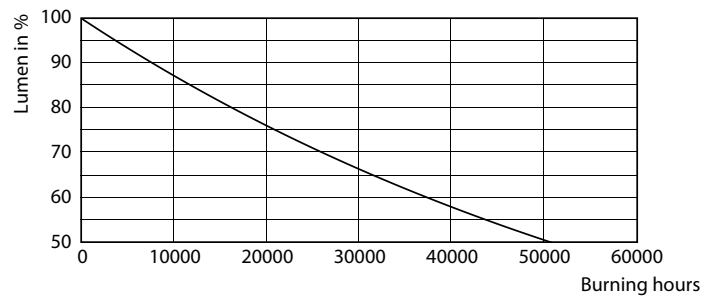

14-120W E26 PAR38