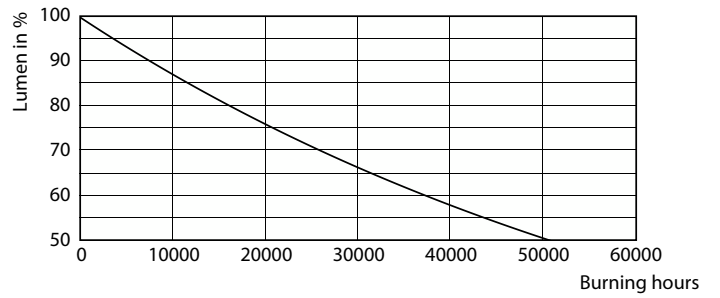

TrueForce High Lumen PAR

Lifetime

Life Expectancy Diagram - 36PAR38/PER/830/S15/ND/120V 6/1FB

Lumen Maintenance Diagram - 36PAR38/PER/830/S15/ND/120V 6/1FB