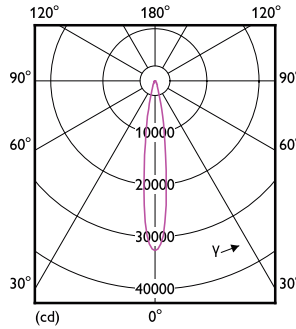

Light Technical	
Color Code	830 [CCT of 3000K]
Beam Angle (Nom)	15 degree(s)
Luminous Flux	3,800 lumen
Luminous Intensity (Nom)	31,000 cd
Color Designation	White (WH)
Correlated Color Temperature (Nom)	3000 K
Luminous Efficacy (rated) (Nom)	105.00 lm/W
Color Consistency	<4
Color rendering index (CRI)	80
LLMF At End Of Nominal Lifetime (Nom)	70 %

Dimensional drawing

Product	D	C
36PAR38/PER/830/S15/ND/120V 6/1FB	123 mm	133 mm

Photometric data

Spectral Power Distribution Colour - 36PAR38/PER/830/S15/ND/120V 6/1FB

Light Distribution Diagram - 36PAR38/PER/830/S15/ND/120V 6/1FB