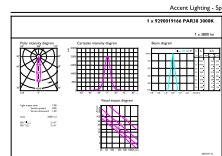

Dimensional drawing

Product	D	C
36PAR38/PER/830/S15/ND/120V 6/1FB	123 mm	133 mm

Photometric data

Spectral Power Distribution Colour - 36PAR38/PER/830/S15/ND/120V 6/1FB

Light Distribution Diagram - 36PAR38/PER/830/S15/ND/120V 6/1FB