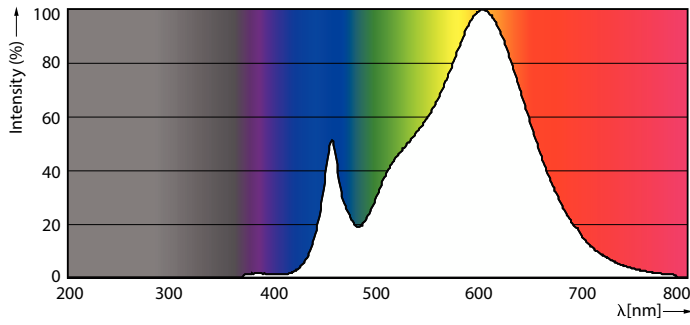

Photometric data

Spectral Power Distribution Colour - 36PAR38/PER/830/S15/ND/120V 6/1FB

Accent Lighting - Spots

Accent Lighting Spots - 36PAR38/PER/830/S15/ND/120V 6/1FB