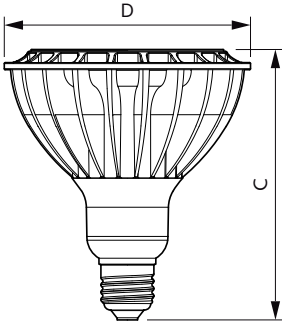

Temperature	
T-Case Maximum (Nom)	90 °C

Controls and Dimming	
Dimmable	No

Mechanical and Housing	
Bulb Finish	Clear
Bulb Material	Aluminum
Bulb Shape	PAR38 [PAR 4.75 inch/121mm]

Approval and Application	
Suitable For Accent Lighting	Yes
Energy Consumption kWh/1000 h	- kWh

Dimensional drawing

Product	D	C
36PAR38/PER/830/S15/ND/120V 6/1FB	123 mm	133 mm

Photometric data

Spectral Power Distribution Colour - 36PAR38/PER/830/S15/ND/120V 6/1FB

Light Distribution Diagram - 36PAR38/PER/830/S15/ND/120V 6/1FB