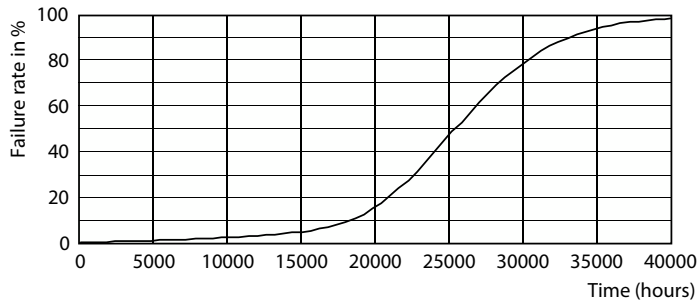

TrueForce High Lumen PAR

Lifetime

Life Expectancy Diagram - 36PAR38/PER/830/S15/ND/120V 6/1FB

Lumen Maintenance Diagram - 36PAR38/PER/830/S15/ND/120V 6/1FB