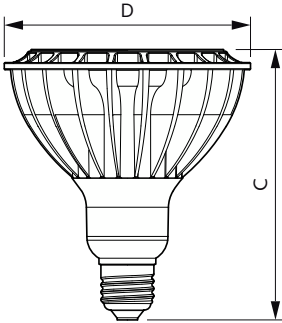

TrueForce High Lumen PAR

EU RoHS compliant	Yes
Product Data	
Order product name	36PAR38/PER/830/F25/ND/120V 6/1FB
Order code	534594
Numerator - Quantity Per Pack	1

Numerator - Packs per outer box	6
Material number (12NC)	929001916704
Full product name	36PAR38/PER/830/F25/ND/120V 6/1FB
EAN/UPC - Case	50046677534597

Dimensional drawing

Product	D	C
36PAR38/PER/830/F25/ND/120V 6/1FB	123 mm	133 mm