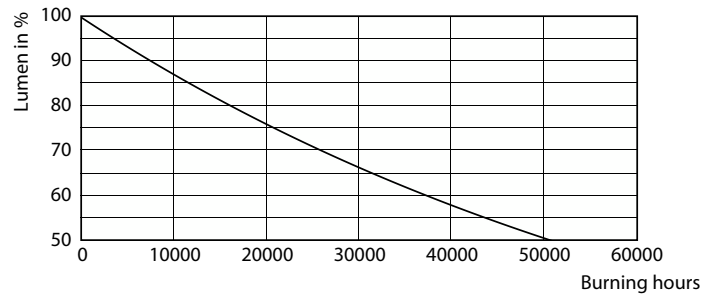

TrueForce High Lumen PAR

Lifetime

Life Expectancy Diagram - 36PAR38/PER/830/F25/ND/120V 6/1FB

Lumen Maintenance Diagram - 36PAR38/PER/830/F25/ND/120V 6/1FB