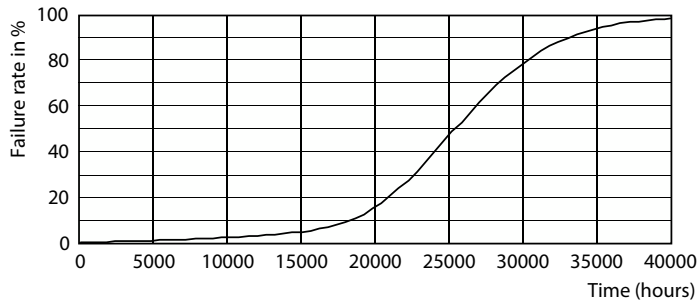

TrueForce High Lumen PAR

Lifetime

Life Expectancy Diagram - 36PAR38/PER/830/F25/ND/120V 6/1FB

Lumen Maintenance Diagram - 36PAR38/PER/830/F25/ND/120V 6/1FB