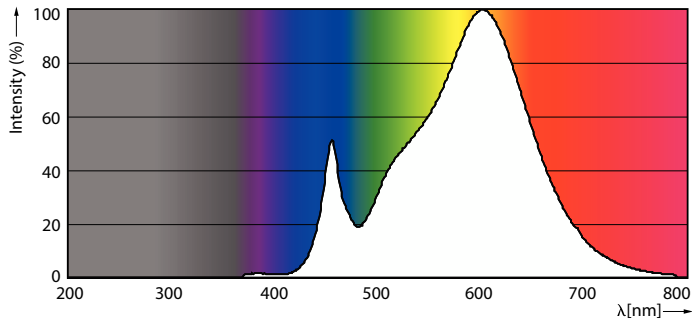

Photometric data

Spectral Power Distribution Colour - 36PAR38/PER/830/F25/ND/120V 6/1FB