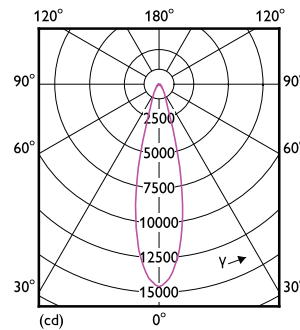

Accent Lighting Spots - 36PAR38/PER/830/F25/ND/120V 6/1FB

Light Distribution Diagram - 36PAR38/PER/830/F25/ND/120V 6/1FB