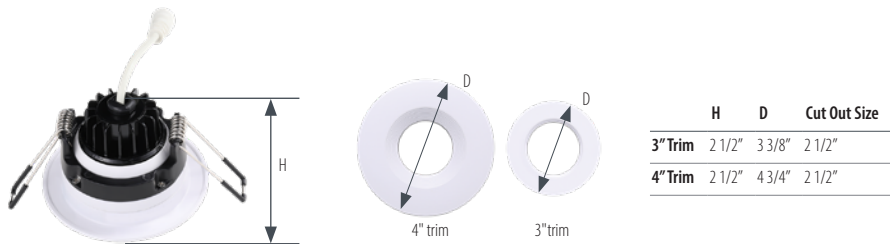

LED FIXTURE

RIGID Series

LED 4" Gimbal RGD-CHY2

4" LED gimbal light, 5 CCT switchable

5-year limited warranty

Operating temperature range -20° C ~ +40° C

Features & Benefits

- 5 CCT color temperature switchable
- Available in brushed nickel, black and white
- 120V input, PF>0.94, beam angle 40°
- Adjustable with 360° rotation
- TRIAC dimmable, high CRI 80+
- Type IC rated, FT6 cable
- Default with 4" trim, 3" trim sold separately
- Damp location approved

Dimensional Drawing

Ordering Information Example: RGD-CHY2/4/8W/5CCT/WH/D

| Family Name | Fixture Type | Trim Size | Wattage | CCT (Kelvin) | Trim Finish Color | Dimmable |
|-------------|--|-----------|---------|------------------------|--|--------------------|
| RGD (Rigid) | CHY2 (Module & driver, gimbal light, 5 CCT switchable) | 4 (4") | 8W | 5CCT (27/30/35/40/50K) | WH (White) BN (Brush nickel) BLK (Black) | D (TRIAC Dimmable) |