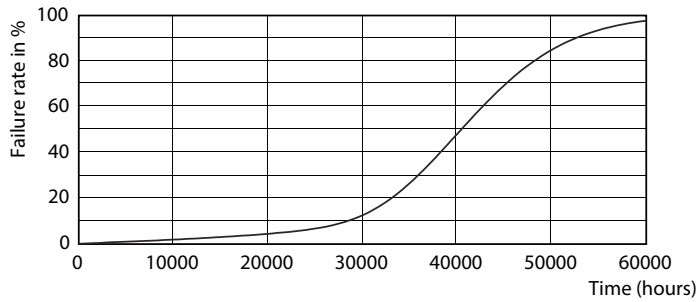

LED PAR30 S/L

Lifetime

Life Expectancy Diagram - 12PAR30S/EXPERTCOLOR RETAIL/
F40/930/DIM

Lumen Maintenance Diagram - 12PAR30S/EXPERTCOLOR RETAIL/
F40/930/DIM