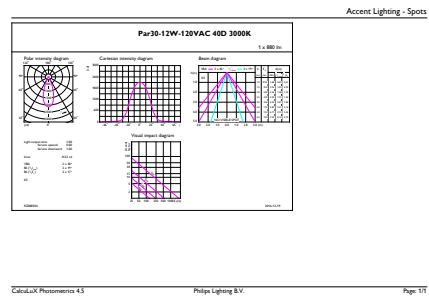

Product data

General Information	
Lighting Technology	LED
Switching Cycle	50,000
Nominal lifetime	25,000 hour(s)
Cap-Base	E26 [Single Contact Medium Screw]
Light Technical	
Color Code	930 [CCT of 3000K]
Beam Angle (Nom)	40 degree(s)
Luminous Flux	880 lumen
Luminous Intensity (Nom)	2,000 cd
Color Designation	White (WH)
Correlated Color Temperature (Nom)	3000 K
Luminous Efficacy (rated) (Nom)	73 lm/W
Color Consistency	<6
Color rendering index (CRI)	90
LLMF At End Of Nominal Lifetime (Nom)	70 %
Operating and Electrical	
Line Frequency	60 Hz
Input Frequency	60 Hz
Power Consumption	12 W
Lamp Current (Nom)	120 mA
Wattage Equivalent	75 W

Dimensional drawing

Product	D	C
12PAR30S/EXPERTCOLOR RETAIL/F40/930/DIM	94.8 mm	93.1 mm

Photometric data

Spectral Power Distribution Colour - 12PAR30S/EXPERTCOLOR RETAIL/
F40/930/DIM

Accent Lighting Spots - 12PAR30S/EXPERTCOLOR RETAIL/F40/930/DIM