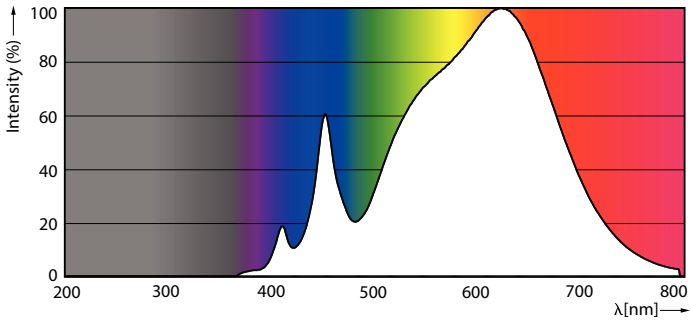

Product data

General Information	
Lighting Technology	LED
Switching Cycle	50,000
Nominal lifetime	25,000 hour(s)
Cap-Base	E26 [Single Contact Medium Screw]
Light Technical	
Color Code	930 [CCT of 3000K]
Beam Angle (Nom)	40 degree(s)
Luminous Flux	880 lumen
Luminous Intensity (Nom)	2,000 cd
Color Designation	White (WH)
Correlated Color Temperature (Nom)	3000 K
Luminous Efficacy (rated) (Nom)	73 lm/W
Color Consistency	<6
Color rendering index (CRI)	90
LLMF At End Of Nominal Lifetime (Nom)	70 %
Operating and Electrical	
Line Frequency	60 Hz
Input Frequency	60 Hz
Power Consumption	12 W
Lamp Current (Nom)	120 mA
Wattage Equivalent	75 W

Starting Time (Nom)	0.5 s
Warm-up time to 60% light	0.5 s
Power Factor (Fraction)	0.9
Voltage (Nom)	120 V
Temperature	
T-Case Maximum (Nom)	90 °C
Controls and Dimming	
Dimmable	Yes
Mechanical and Housing	
Bulb Finish	Clear
Bulb Material	Plastic
Bulb Shape	PAR30S [PAR 3.75 inch/95mm Short]
Approval and Application	
Suitable For Accent Lighting	Yes
Energy Consumption kWh/1000 h	- kWh
Energy Certifications	Energy Star
EU RoHS compliant	Yes

Dimensional drawing

Product	D	C
12PAR30S/EXPERTCOLOR RETAIL/F40/930/DIM	94.8 mm	93.1 mm

Photometric data

Spectral Power Distribution Colour - 12PAR30S/EXPERTCOLOR RETAIL/
F40/930/DIM

Accent Lighting Spots - 12PAR30S/EXPERTCOLOR RETAIL/F40/930/DIM