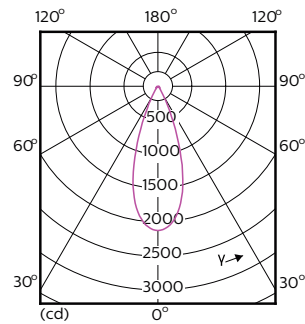

Product data

General Information	
Lighting Technology	LED
Switching Cycle	50,000
Nominal lifetime	25,000 hour(s)
Cap-Base	E26 [Single Contact Medium Screw]
Light Technical	
Color Code	930 [CCT of 3000K]
Beam Angle (Nom)	40 degree(s)
Luminous Flux	880 lumen
Luminous Intensity (Nom)	2,000 cd
Color Designation	White (WH)
Correlated Color Temperature (Nom)	3000 K
Luminous Efficacy (rated) (Nom)	73 lm/W
Color Consistency	<6
Color rendering index (CRI)	90
LLMF At End Of Nominal Lifetime (Nom)	70 %
Operating and Electrical	
Line Frequency	60 Hz
Input Frequency	60 Hz
Power Consumption	12 W
Lamp Current (Nom)	120 mA
Wattage Equivalent	75 W

Dimensional drawing

Product	D	C
12PAR30S/EXPERTCOLOR RETAIL/F40/930/DIM	94.8 mm	93.1 mm

Photometric data

Spectral Power Distribution Colour - 12PAR30S/EXPERTCOLOR RETAIL/
F40/930/DIM

Accent Lighting Spots - 12PAR30S/EXPERTCOLOR RETAIL/F40/930/DIM