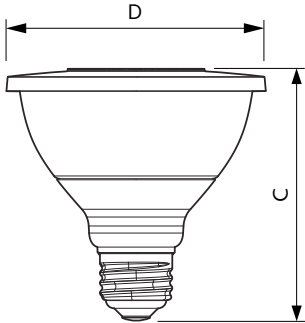

Product data

General Information	
Lighting Technology	LED
Switching Cycle	50,000
Nominal lifetime	25,000 hour(s)
Cap-Base	E26 [Single Contact Medium Screw]
Light Technical	
Color Code	930 [CCT of 3000K]
Beam Angle (Nom)	40 degree(s)
Luminous Flux	880 lumen
Luminous Intensity (Nom)	2,000 cd
Color Designation	White (WH)
Correlated Color Temperature (Nom)	3000 K
Luminous Efficacy (rated) (Nom)	73 lm/W
Color Consistency	<6
Color rendering index (CRI)	90
LLMF At End Of Nominal Lifetime (Nom)	70 %
Operating and Electrical	
Line Frequency	60 Hz
Input Frequency	60 Hz
Power Consumption	12 W
Lamp Current (Nom)	120 mA
Wattage Equivalent	75 W

Starting Time (Nom)	0.5 s
Warm-up time to 60% light	0.5 s
Power Factor (Fraction)	0.9
Voltage (Nom)	120 V
Temperature	
T-Case Maximum (Nom)	90 °C
Controls and Dimming	
Dimmable	Yes
Mechanical and Housing	
Bulb Finish	Clear
Bulb Material	Plastic
Bulb Shape	PAR30S [PAR 3.75 inch/95mm Short]
Approval and Application	
Suitable For Accent Lighting	Yes
Energy Consumption kWh/1000 h	- kWh
Energy Certifications	Energy Star
EU RoHS compliant	Yes

Dimensional drawing

Product	D	C
12PAR30S/EXPERTCOLOR RETAIL/F40/930/DIM	94.8 mm	93.1 mm

Photometric data

Spectral Power Distribution Colour - 12PAR30S/EXPERTCOLOR RETAIL/
F40/930/DIM

Accent Lighting Spots - 12PAR30S/EXPERTCOLOR RETAIL/F40/930/DIM