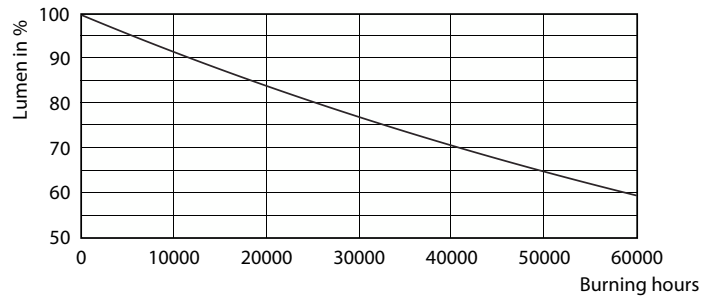

LED PAR30 S/L

Lifetime

Life Expectancy Diagram - 12PAR30S/EXPERTCOLOR RETAIL/
F40/930/DIM

Lumen Maintenance Diagram - 12PAR30S/EXPERTCOLOR RETAIL/
F40/930/DIM