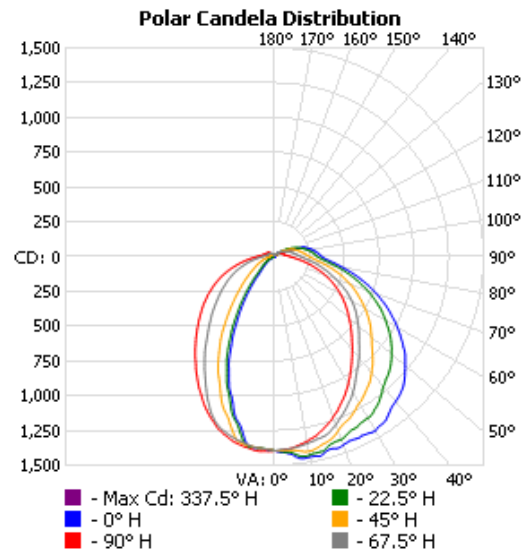

Polar Candela

Applications

Malls

Hotels

Industry

Office Complex