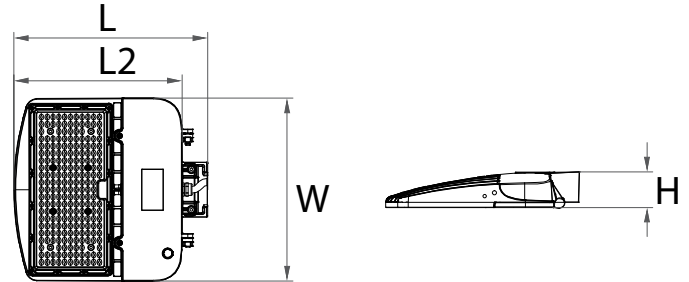

Applications

Parks, Shopping Malls, Outlets, Parking Lots, Historical Sites, Road Lighting

Ordering Information Example: SSL-AL2/T3/100W/40/120-347V/DB/D/SCR

Family Name	Fixture Type	Light Distribution Type	Wattage	CCT	Voltage (V)	Body Finish	Dimmable	Others	Options
SSL (Solid State Lighting)	AL2 (Area Lighter-AL2)	T3 (Type III)*	100W 150W 200W 240W 300W	40 (4000K) 50 (5000K)	120-347V	DB (Dark Bronze)	D (Dimmable)	SCR (shorting cap receptacle)	SSL-AL2/SSF-MTG/DB SSL-AL2/SQ-RD-POLE-MTG/DB SSL-AL2/TRUN-MTG/DB SSL-AL2/YOKEM-MTG/DB SSL-AL2/YOKEL-MTG/DB SSL-AL2/UNV-PC SSL-AL2/HVU-PC SSL-AL2/T4-S/LENSL SSL-AL2/T4-S/LENSM SSL-AL2/T5/LENSL SSL-AL2/T5/LENSM SSL-AL/WP/WC SSL-AL/WALL-MTG/DB

* Type III is default, you can order the optional lens separately for Type V (T5) and Type IV (T4).