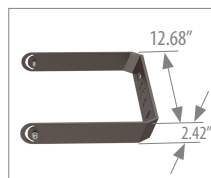

* Type III is default, you can order the optional lens separately for Type V (T5) and Type IV (T4).

SSL-AL2/SSF-MTG/DB

SSL-AL2/SQ-RD-POLE-MTG/DB

SSL-AL2/TRUN-MTG/DB

SSL-AL2/YOKEM-MTG/DB
SSL-AL2/YOKEL-MTG/DB