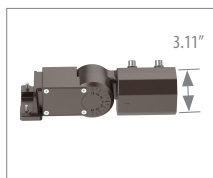

Ordering Information Example: SSL-AL2/T3/100W/40/120-347V/DB/D/SCR

Family Name	Fixture Type	Light Distribution Type	Wattage	CCT	Voltage (V)	Body Finish	Dimmable	Others	Options
SSL (Solid State Lighting)	AL2 (Area Lighter-AL2)	T3 (Type III)*	100W 150W 200W 240W 300W	40 (4000K) 50 (5000K)	120-347V	DB (Dark Bronze)	D (Dimmable)	SCR (shorting cap receptacle)	SSL-AL2/SSF-MTG/DB SSL-AL2/SQ-RD-POLE-MTG/DB SSL-AL2/TRUN-MTG/DB SSL-AL2/YOKEM-MTG/DB SSL-AL2/YOKEL-MTG/DB SSL-AL2/UNV-PC SSL-AL2/HVU-PC SSL-AL2/T4-S/LENSL SSL-AL2/T4-S/LENSM SSL-AL2/T5/LENSL SSL-AL2/T5/LENSM SSL-AL/WP/WC SSL-AL/WALL-MTG/DB

* Type III is default, you can order the optional lens separately for Type V (T5) and Type IV (T4).

SSL-AL2/SSF-MTG/DB