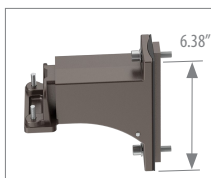

SSL-AL2/SQ-RD-POLE-MTG/DB