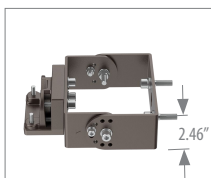

Family Name	Fixture Type	Light Distribution Type	Wattage	CCT	Voltage (V)	Body Finish	Dimmable	Others	Options
SSL (Solid State Lighting)	AL2 (Area Lighter-AL2)	T3 (Type III)*	100W 150W 200W 240W 300W	40 (4000K) 50 (5000K)	120-347V	DB (Dark Bronze)	D (Dimmable)	SCR (shorting cap receptacle)	SSL-AL2/SSF-MTG/DB SSL-AL2/SQ-RD-POLE-MTG/DB SSL-AL2/TRUN-MTG/DB SSL-AL2/YOKEM-MTG/DB SSL-AL2/YOKEL-MTG/DB SSL-AL2/UNV-PC SSL-AL2/HVU-PC SSL-AL2/T4-S/LENSL SSL-AL2/T4-S/LENSM SSL-AL2/T5/LENSL SSL-AL2/T5/LENSM SSL-AL/WP/WC SSL-AL/WALL-MTG/DB

* Type III is default, you can order the optional lens separately for Type V (T5) and Type IV (T4).

SSL-AL2/SSF-MTG/DB

SSL-AL2/SQ-RD-POLE-MTG/DB

SSL-AL2/TRUN-MTG/DB

SSL-AL2/YOKEM-MTG/DB
SSL-AL2/YOKEL-MTG/DB