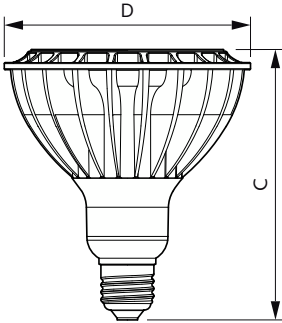

### Product data

General Information		Lamp Current (Nom)	
Lighting Technology	LED		300 mA
Switching Cycle	50,000	Wattage Equivalent	250 W
Nominal lifetime	25,000 hour(s)	Starting Time (Nom)	0.5 s
Cap-Base	E26 [Single Contact Medium Screw]	Warm-up time to 60% light	0.5 s
		Power Factor (Fraction)	0.95
		Voltage (Nom)	120 V
Light Technical		Temperature	
Color Code	830 [CCT of 3000K]	T-Case Maximum (Nom)	90 °C
Beam Angle (Nom)	25 degree(s)		
Luminous Flux	3,000 lumen	Controls and Dimming	
Luminous Intensity (Nom)	10,000 cd	Dimmable	Yes
Color Designation	White (WH)		
Correlated Color Temperature (Nom)	3000 K	Mechanical and Housing	
Luminous Efficacy (rated) (Nom)	90.00 lm/W	Bulb Finish	Clear
Color Consistency	<4	Bulb Material	Aluminum
Color rendering index (CRI)	80	Bulb Shape	PAR38 [PAR 4.75 inch/121mm]
LLMF At End Of Nominal Lifetime (Nom)	70 %		
Operating and Electrical		Approval and Application	
Line Frequency	50 to 60 Hz	Suitable For Accent Lighting	Yes
Input Frequency	50 to 60 Hz	Energy Consumption kWh/1000 h	- kWh
Power Consumption	33 W	Energy Certifications	Energy Star

## Dimensional drawing

Product	D	C
33PAR38/PER/830/F25/DIM/120V B 6/1FB	123 mm	133 mm