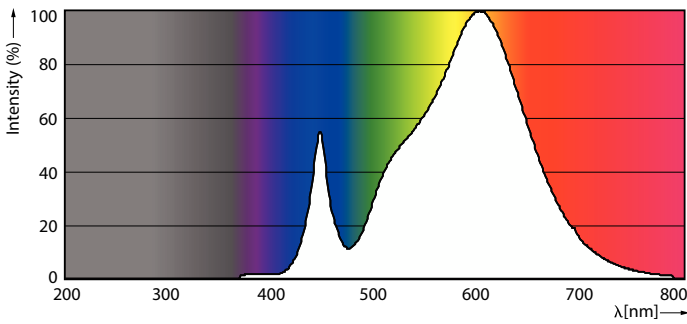

Spectral Power Distribution Colour - 33PAR38/PER/830/F25/DIM/120V B 6/1FB