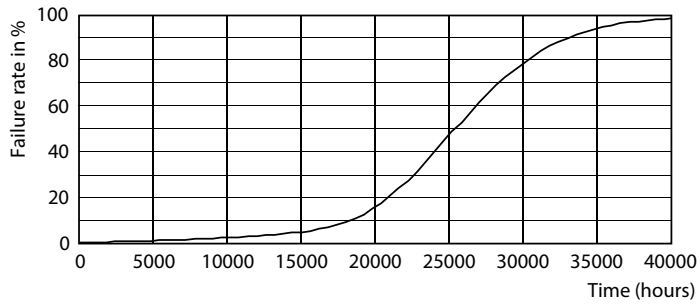

TrueForce High Lumen PAR

Lifetime

Life Expectancy Diagram - 33PAR38/PER/830/F25/DIM/120V B 6/1FB

Lumen Maintenance Diagram - 33PAR38/PER/830/F25/DIM/120V B 6/1FB