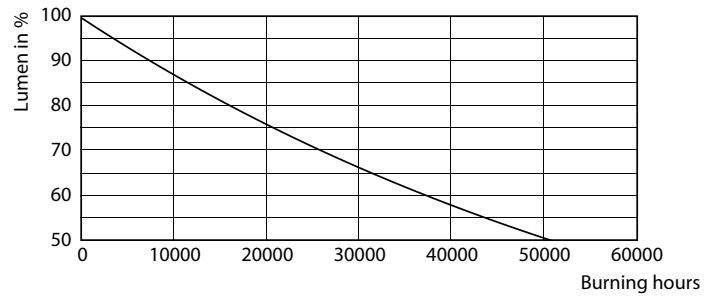

TrueForce High Lumen PAR

Lifetime

Life Expectancy Diagram - 33PAR38/PER/830/F25/DIM/120V B 6/1FB

Lumen Maintenance Diagram - 33PAR38/PER/830/F25/DIM/120V B 6/1FB