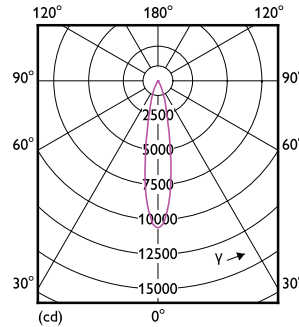

Photometric data

Light Distribution Diagram - 33PAR38/PER/830/F25/DIM/120V B 6/1FB