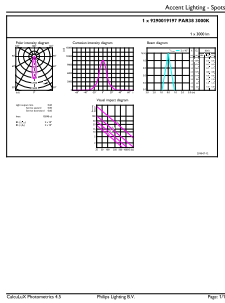

Photometric data

Accent Lighting Spots - 33PAR38/PER/830/F25/DIM/120V B 6/1FB