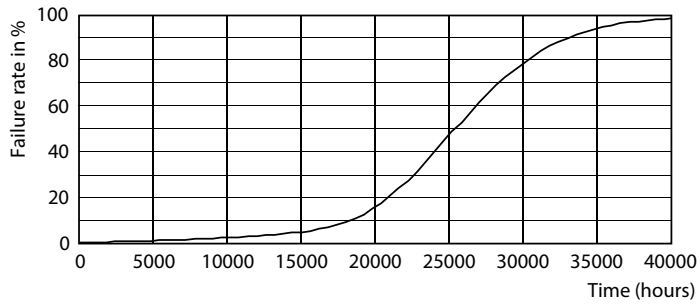

TrueForce High Lumen PAR

Lifetime

Life Expectancy Diagram - 33PAR38/PER/830/F25/DIM/120V 6/1FB

Lumen Maintenance Diagram - 33PAR38/PER/830/F25/DIM/120V 6/1FB