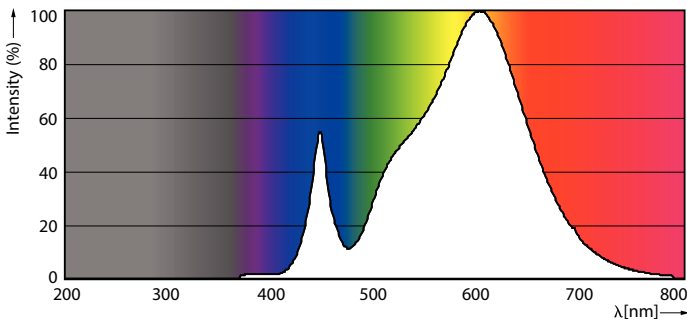

TrueForce High Lumen PAR

33PAR38/PER/830/F25/DIM/120V 6/1FB

Philips LED TrueForce PAR high lumen lamps are the perfect transition from CDM lamps to LED.

Product data

General Information		Lamp Current (Nom)	
Lighting Technology	LED		300 mA
Switching Cycle	50,000	Wattage Equivalent	250 W
Nominal lifetime	25,000 hour(s)	Starting Time (Nom)	0.5 s
Cap-Base	E26 [Single Contact Medium Screw]	Warm-up time to 60% light	0.5 s
		Power Factor (Fraction)	0.95
		Voltage (Nom)	120 V
Light Technical		Temperature	
Color Code	830 [CCT of 3000K]	T-Case Maximum (Nom)	90 °C
Beam Angle (Nom)	25 degree(s)		
Luminous Flux	3,000 lumen	Controls and Dimming	
Luminous Intensity (Nom)	10,000 cd	Dimmable	Yes
Color Designation	White (WH)		
Correlated Color Temperature (Nom)	3000 K	Mechanical and Housing	
Luminous Efficacy (rated) (Nom)	90.00 lm/W	Bulb Finish	Clear
Color Consistency	<4	Bulb Material	Aluminum
Color rendering index (CRI)	80	Bulb Shape	PAR38 [PAR 4.75 inch/121mm]
LLMF At End Of Nominal Lifetime (Nom)	70 %		
Operating and Electrical		Approval and Application	
Line Frequency	50 to 60 Hz	Suitable For Accent Lighting	Yes
Input Frequency	50 to 60 Hz	Energy Consumption kWh/1000 h	- kWh
Power Consumption	33 W	Energy Certifications	Energy Star

Dimensional drawing

Product	D	C
33PAR38/PER/830/F25/DIM/120V 6/1FB	123 mm	133 mm

Photometric data

Accent Lighting Spots - 33PAR38/PER/830/F25/DIM/120V 6/1FB

Light Distribution Diagram - 33PAR38/PER/830/F25/DIM/120V 6/1FB