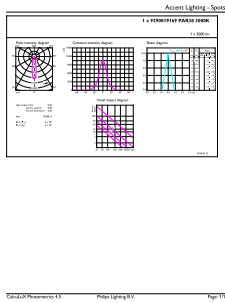

TrueForce High Lumen PAR

33PAR38/PER/830/F25/DIM/120V 6/1FB

Philips LED TrueForce PAR high lumen lamps are the perfect transition from CDM lamps to LED.

Product data

General Information		Lamp Current (Nom)	
Lighting Technology	LED		300 mA
Switching Cycle	50,000	Wattage Equivalent	250 W
Nominal lifetime	25,000 hour(s)	Starting Time (Nom)	0.5 s
Cap-Base	E26 [Single Contact Medium Screw]	Warm-up time to 60% light	0.5 s
		Power Factor (Fraction)	0.95
		Voltage (Nom)	120 V
Light Technical		Temperature	
Color Code	830 [CCT of 3000K]	T-Case Maximum (Nom)	90 °C
Beam Angle (Nom)	25 degree(s)		
Luminous Flux	3,000 lumen	Controls and Dimming	
Luminous Intensity (Nom)	10,000 cd	Dimmable	Yes
Color Designation	White (WH)		
Correlated Color Temperature (Nom)	3000 K	Mechanical and Housing	
Luminous Efficacy (rated) (Nom)	90.00 lm/W	Bulb Finish	Clear
Color Consistency	<4	Bulb Material	Aluminum
Color rendering index (CRI)	80	Bulb Shape	PAR38 [PAR 4.75 inch/121mm]
LLMF At End Of Nominal Lifetime (Nom)	70 %		
Operating and Electrical		Approval and Application	
Line Frequency	50 to 60 Hz	Suitable For Accent Lighting	Yes
Input Frequency	50 to 60 Hz	Energy Consumption kWh/1000 h	- kWh
Power Consumption	33 W	Energy Certifications	Energy Star

TrueForce High Lumen PAR

EU RoHS compliant	Yes
Product Data	
Order product name	33PAR38/PER/830/F25/DIM/120V 6/1FB
Order code	534610
Numerator - Quantity Per Pack	1

Numerator - Packs per outer box	6
Material number (12NC)	929001916904
Full product name	33PAR38/PER/830/F25/DIM/120V 6/1FB
EAN/UPC - Case	50046677534610

Dimensional drawing

Product	D	C
33PAR38/PER/830/F25/DIM/120V 6/1FB	123 mm	133 mm

Photometric data

Accent Lighting Spots - 33PAR38/PER/830/F25/DIM/120V 6/1FB

Light Distribution Diagram - 33PAR38/PER/830/F25/DIM/120V 6/1FB