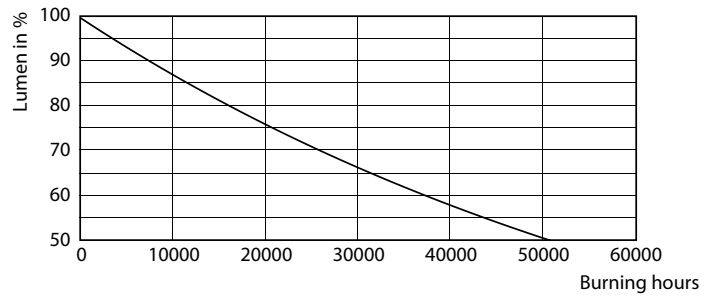

TrueForce High Lumen PAR

Lifetime

Life Expectancy Diagram - 33PAR38/PER/830/F25/DIM/120V 6/1FB

Lumen Maintenance Diagram - 33PAR38/PER/830/F25/DIM/120V 6/1FB