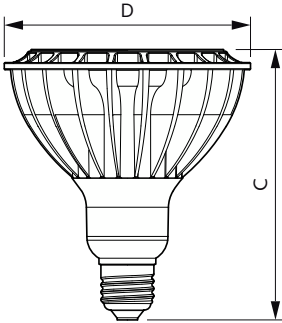

TrueForce High Lumen PAR

33PAR38/PER/830/F25/DIM/120V 6/1FB

Philips LED TrueForce PAR high lumen lamps are the perfect transition from CDM lamps to LED.

Product data

General Information		Lamp Current (Nom)	
Lighting Technology	LED		300 mA
Switching Cycle	50,000	Wattage Equivalent	250 W
Nominal lifetime	25,000 hour(s)	Starting Time (Nom)	0.5 s
Cap-Base	E26 [Single Contact Medium Screw]	Warm-up time to 60% light	0.5 s
		Power Factor (Fraction)	0.95
		Voltage (Nom)	120 V
Light Technical		Temperature	
Color Code	830 [CCT of 3000K]	T-Case Maximum (Nom)	90 °C
Beam Angle (Nom)	25 degree(s)		
Luminous Flux	3,000 lumen	Controls and Dimming	
Luminous Intensity (Nom)	10,000 cd	Dimmable	Yes
Color Designation	White (WH)		
Correlated Color Temperature (Nom)	3000 K	Mechanical and Housing	
Luminous Efficacy (rated) (Nom)	90.00 lm/W	Bulb Finish	Clear
Color Consistency	<4	Bulb Material	Aluminum
Color rendering index (CRI)	80	Bulb Shape	PAR38 [PAR 4.75 inch/121mm]
LLMF At End Of Nominal Lifetime (Nom)	70 %		
Operating and Electrical		Approval and Application	
Line Frequency	50 to 60 Hz	Suitable For Accent Lighting	Yes
Input Frequency	50 to 60 Hz	Energy Consumption kWh/1000 h	- kWh
Power Consumption	33 W	Energy Certifications	Energy Star

TrueForce High Lumen PAR

EU RoHS compliant	Yes
Product Data	
Order product name	33PAR38/PER/830/F25/DIM/120V 6/1FB
Order code	534610
Numerator - Quantity Per Pack	1

Numerator - Packs per outer box	6
Material number (12NC)	929001916904
Full product name	33PAR38/PER/830/F25/DIM/120V 6/1FB
EAN/UPC - Case	50046677534610

Dimensional drawing

Product	D	C
33PAR38/PER/830/F25/DIM/120V 6/1FB	123 mm	133 mm

Photometric data

Accent Lighting Spots - 33PAR38/PER/830/F25/DIM/120V 6/1FB

Light Distribution Diagram - 33PAR38/PER/830/F25/DIM/120V 6/1FB