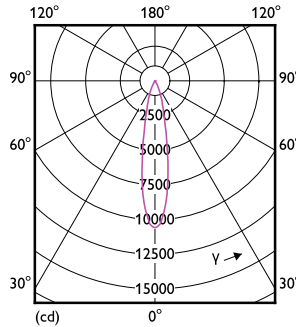

TrueForce High Lumen PAR

33PAR38/PER/830/F25/DIM/120V 6/1FB

Philips LED TrueForce PAR high lumen lamps are the perfect transition from CDM lamps to LED.

Product data

General Information		Lamp Current (Nom)	
Lighting Technology	LED		300 mA
Switching Cycle	50,000	Wattage Equivalent	250 W
Nominal lifetime	25,000 hour(s)	Starting Time (Nom)	0.5 s
Cap-Base	E26 [Single Contact Medium Screw]	Warm-up time to 60% light	0.5 s
		Power Factor (Fraction)	0.95
		Voltage (Nom)	120 V
Light Technical		Temperature	
Color Code	830 [CCT of 3000K]	T-Case Maximum (Nom)	90 °C
Beam Angle (Nom)	25 degree(s)		
Luminous Flux	3,000 lumen	Controls and Dimming	
Luminous Intensity (Nom)	10,000 cd	Dimmable	Yes
Color Designation	White (WH)		
Correlated Color Temperature (Nom)	3000 K	Mechanical and Housing	
Luminous Efficacy (rated) (Nom)	90.00 lm/W	Bulb Finish	Clear
Color Consistency	<4	Bulb Material	Aluminum
Color rendering index (CRI)	80	Bulb Shape	PAR38 [PAR 4.75 inch/121mm]
LLMF At End Of Nominal Lifetime (Nom)	70 %		
Operating and Electrical		Approval and Application	
Line Frequency	50 to 60 Hz	Suitable For Accent Lighting	Yes
Input Frequency	50 to 60 Hz	Energy Consumption kWh/1000 h	- kWh
Power Consumption	33 W	Energy Certifications	Energy Star

Dimensional drawing

Product	D	C
33PAR38/PER/830/F25/DIM/120V 6/1FB	123 mm	133 mm

Photometric data

Accent Lighting Spots - 33PAR38/PER/830/F25/DIM/120V 6/1FB

Light Distribution Diagram - 33PAR38/PER/830/F25/DIM/120V 6/1FB