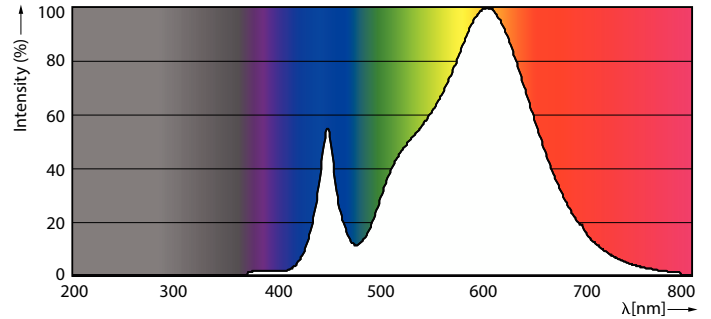

Photometric data

Spectral Power Distribution Colour - 33PAR38/PER/830/S15/DIM/120V 6/1FB