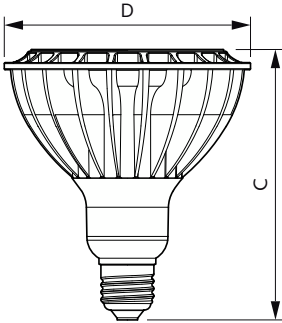

### Product data

General Information	
Lighting Technology	LED
Switching Cycle	50,000
Nominal lifetime	25,000 hour(s)
Cap-Base	E26 [Single Contact Medium Screw]

Light Technical	
Color Code	830 [CCT of 3000K]
Beam Angle (Nom)	15 degree(s)
Luminous Flux	3,000 lumen
Luminous Intensity (Nom)	35,000 cd
Color Designation	White (WH)
Correlated Color Temperature (Nom)	3000 K
Luminous Efficacy (rated) (Nom)	90.00 lm/W
Color Consistency	<4
Color rendering index (CRI)	80
LLMF At End Of Nominal Lifetime (Nom)	70 %

Temperature	
T-Case Maximum (Nom)	90 °C

Controls and Dimming	
Dimmable	Yes

Mechanical and Housing	
Bulb Finish	Clear
Bulb Material	Aluminum
Bulb Shape	PAR38 [PAR 4.75 inch/121mm]

Approval and Application	
Suitable For Accent Lighting	Yes
Energy Consumption kWh/1000 h	- kWh
Energy Certifications	Energy Star

## Dimensional drawing

Product	D	C
33PAR38/PER/830/S15/DIM/120V 6/1FB	123 mm	133 mm