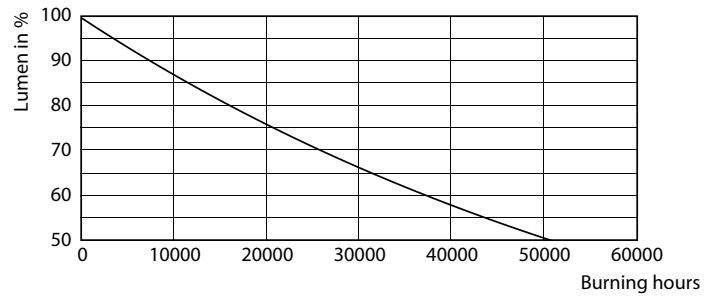

TrueForce High Lumen PAR

Lifetime

Life Expectancy Diagram - 33PAR38/PER/830/S15/DIM/120V 6/1FB

Lumen Maintenance Diagram - 33PAR38/PER/830/S15/DIM/120V 6/1FB