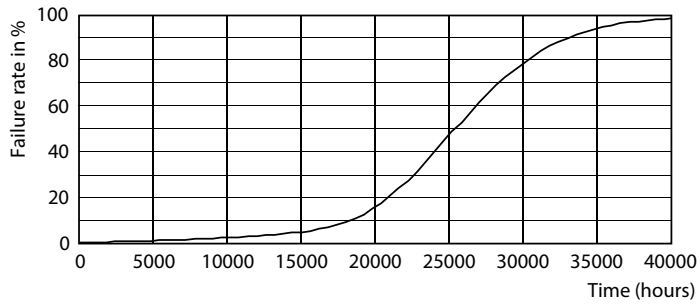

TrueForce High Lumen PAR

Lifetime

Life Expectancy Diagram - 33PAR38/PER/830/S15/DIM/120V 6/1FB

Lumen Maintenance Diagram - 33PAR38/PER/830/S15/DIM/120V 6/1FB