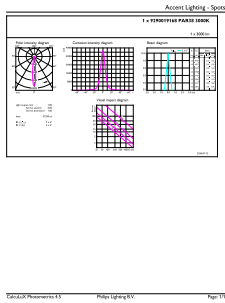

Photometric data

Accent Lighting Spots - 33PAR38/PER/830/S15/DIM/120V 6/1FB