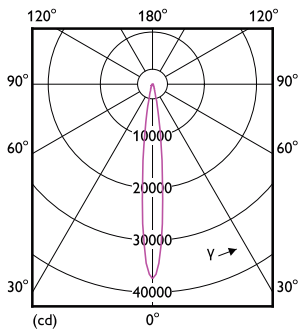

Light Distribution Diagram - 33PAR38/PER/830/S15/DIM/120V 6/1FB