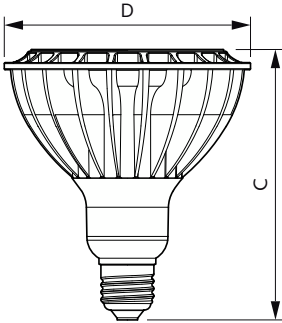

TrueForce High Lumen PAR

33PAR38/PER/830/S15/DIM/120V B 6/1FB

Philips LED TrueForce PAR high lumen lamps are the perfect transition from CDM lamps to LED.

Product data

General Information		Lamp Current (Nom)	
Lighting Technology	LED		300 mA
Switching Cycle	50,000	Wattage Equivalent	250 W
Nominal lifetime	25,000 hour(s)	Starting Time (Nom)	0.5 s
Cap-Base	E26 [Single Contact Medium Screw]	Warm-up time to 60% light	0.5 s
		Power Factor (Fraction)	0.95
		Voltage (Nom)	120 V
Light Technical		Temperature	
Color Code	830 [CCT of 3000K]	T-Case Maximum (Nom)	90 °C
Beam Angle (Nom)	15 degree(s)		
Luminous Flux	3,000 lumen	Controls and Dimming	
Luminous Intensity (Nom)	35,000 cd	Dimmable	Yes
Color Designation	White (WH)		
Correlated Color Temperature (Nom)	3000 K	Mechanical and Housing	
Luminous Efficacy (rated) (Nom)	90.00 lm/W	Bulb Finish	Clear
Color Consistency	<4	Bulb Material	Aluminum
Color rendering index (CRI)	80	Bulb Shape	PAR38 [PAR 4.75 inch/121mm]
LLMF At End Of Nominal Lifetime (Nom)	70 %		
Operating and Electrical		Approval and Application	
Line Frequency	50 to 60 Hz	Suitable For Accent Lighting	Yes
Input Frequency	50 to 60 Hz	Energy Consumption kWh/1000 h	- kWh
Power Consumption	33 W	Energy Certifications	Energy Star

TrueForce High Lumen PAR

EU RoHS compliant	Yes
Product Data	
Order product name	33PAR38/PER/830/S15/DIM/120V B 6/1FB
Order code	534628
Numerator - Quantity Per Pack	1

Numerator - Packs per outer box	6
Material number (12NC)	929001919604
Full product name	33PAR38/PER/830/S15/DIM/120V B 6/1FB
EAN/UPC - Case	50046677534627

Dimensional drawing

Product	D	C
33PAR38/PER/830/S15/DIM/120V B 6/1FB	123 mm	133 mm

Photometric data

Accent Lighting Spots - 33PAR38/PER/830/S15/DIM/120V B 6/1FB

Spectral Power Distribution Colour - 33PAR38/PER/830/S15/DIM/120V B 6/1FB