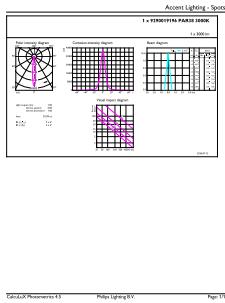

TrueForce High Lumen PAR

33PAR38/PER/830/S15/DIM/120V B 6/1FB

Philips LED TrueForce PAR high lumen lamps are the perfect transition from CDM lamps to LED.

Product data

General Information		Lamp Current (Nom)	
Lighting Technology	LED		300 mA
Switching Cycle	50,000	Wattage Equivalent	250 W
Nominal lifetime	25,000 hour(s)	Starting Time (Nom)	0.5 s
Cap-Base	E26 [Single Contact Medium Screw]	Warm-up time to 60% light	0.5 s
		Power Factor (Fraction)	0.95
		Voltage (Nom)	120 V
Light Technical		Temperature	
Color Code	830 [CCT of 3000K]	T-Case Maximum (Nom)	90 °C
Beam Angle (Nom)	15 degree(s)		
Luminous Flux	3,000 lumen	Controls and Dimming	
Luminous Intensity (Nom)	35,000 cd	Dimmable	Yes
Color Designation	White (WH)		
Correlated Color Temperature (Nom)	3000 K	Mechanical and Housing	
Luminous Efficacy (rated) (Nom)	90.00 lm/W	Bulb Finish	Clear
Color Consistency	<4	Bulb Material	Aluminum
Color rendering index (CRI)	80	Bulb Shape	PAR38 [PAR 4.75 inch/121mm]
LLMF At End Of Nominal Lifetime (Nom)	70 %		
Operating and Electrical		Approval and Application	
Line Frequency	50 to 60 Hz	Suitable For Accent Lighting	Yes
Input Frequency	50 to 60 Hz	Energy Consumption kWh/1000 h	- kWh
Power Consumption	33 W	Energy Certifications	Energy Star

TrueForce High Lumen PAR

EU RoHS compliant	Yes
Product Data	
Order product name	33PAR38/PER/830/S15/DIM/120V B 6/1FB
Order code	534628
Numerator - Quantity Per Pack	1

Numerator - Packs per outer box	6
Material number (12NC)	929001919604
Full product name	33PAR38/PER/830/S15/DIM/120V B 6/1FB
EAN/UPC - Case	50046677534627

Dimensional drawing

Product	D	C
33PAR38/PER/830/S15/DIM/120V B 6/1FB	123 mm	133 mm

Photometric data

Accent Lighting Spots - 33PAR38/PER/830/S15/DIM/120V B 6/1FB

Spectral Power Distribution Colour - 33PAR38/PER/830/S15/DIM/120V B 6/1FB