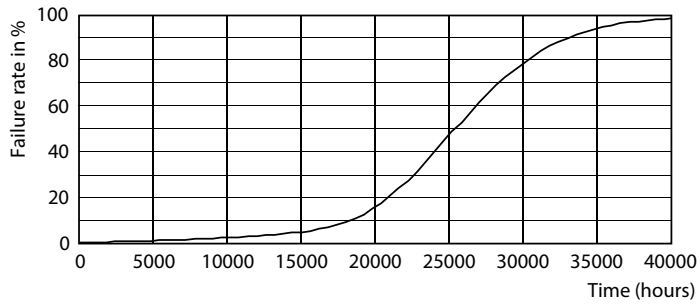

TrueForce High Lumen PAR

Lifetime

Life Expectancy Diagram - 33PAR38/PER/830/S15/DIM/120V B 6/1FB

Lumen Maintenance Diagram - 33PAR38/PER/830/S15/DIM/120V B 6/1FB