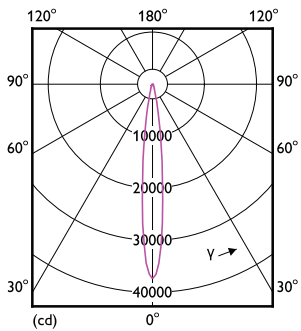

Dimensional drawing

Product	D	C
33PAR38/PER/830/S15/DIM/120V B 6/1FB	123 mm	133 mm

Photometric data

Accent Lighting Spots - 33PAR38/PER/830/S15/DIM/120V B 6/1FB

Spectral Power Distribution Colour - 33PAR38/PER/830/S15/DIM/120V B 6/1FB