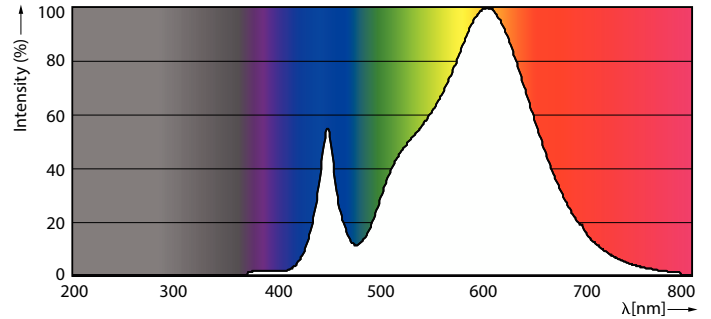

TrueForce High Lumen PAR

33PAR38/PER/830/S15/DIM/120V B 6/1FB

Philips LED TrueForce PAR high lumen lamps are the perfect transition from CDM lamps to LED.

Product data

General Information		Lamp Current (Nom)	
Lighting Technology	LED		300 mA
Switching Cycle	50,000	Wattage Equivalent	250 W
Nominal lifetime	25,000 hour(s)	Starting Time (Nom)	0.5 s
Cap-Base	E26 [Single Contact Medium Screw]	Warm-up time to 60% light	0.5 s
		Power Factor (Fraction)	0.95
		Voltage (Nom)	120 V
Light Technical		Temperature	
Color Code	830 [CCT of 3000K]	T-Case Maximum (Nom)	90 °C
Beam Angle (Nom)	15 degree(s)		
Luminous Flux	3,000 lumen	Controls and Dimming	
Luminous Intensity (Nom)	35,000 cd	Dimmable	Yes
Color Designation	White (WH)		
Correlated Color Temperature (Nom)	3000 K	Mechanical and Housing	
Luminous Efficacy (rated) (Nom)	90.00 lm/W	Bulb Finish	Clear
Color Consistency	<4	Bulb Material	Aluminum
Color rendering index (CRI)	80	Bulb Shape	PAR38 [PAR 4.75 inch/121mm]
LLMF At End Of Nominal Lifetime (Nom)	70 %		
Operating and Electrical		Approval and Application	
Line Frequency	50 to 60 Hz	Suitable For Accent Lighting	Yes
Input Frequency	50 to 60 Hz	Energy Consumption kWh/1000 h	- kWh
Power Consumption	33 W	Energy Certifications	Energy Star

Dimensional drawing

Product	D	C
33PAR38/PER/830/S15/DIM/120V B 6/1FB	123 mm	133 mm

Photometric data

Accent Lighting Spots - 33PAR38/PER/830/S15/DIM/120V B 6/1FB

Spectral Power Distribution Colour - 33PAR38/PER/830/S15/DIM/120V B 6/1FB