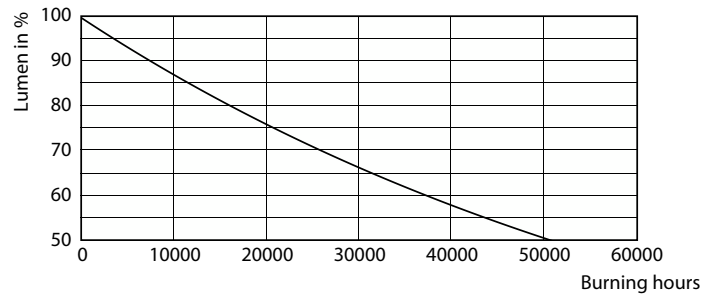

TrueForce High Lumen PAR

Lifetime

Life Expectancy Diagram - 33PAR38/PER/830/S15/DIM/120V B 6/1FB

Lumen Maintenance Diagram - 33PAR38/PER/830/S15/DIM/120V B 6/1FB