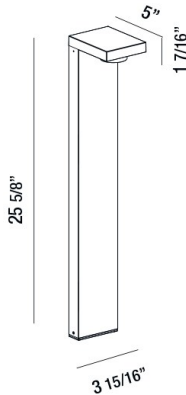

OPTIONS AVAILABLE

ITEM NO.	FINISH	SHADE
31911-023	GRAPHITE GREY