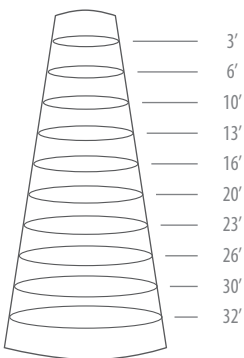

HD-PAR30LN/33W/FL25/D

Distance	Footcandles	Diameter
3'	1186	1.22'
6'	296.6	2.43'
10'	106.8	4.06'
13'	63.2	5.27'
16'	41.7	6.49'
20'	26.7	8.11'
23'	20.2	9.33'
26'	15.8	10.54'
30'	11.9	12.17'
32'	10.4	12.98'

HD-PAR30LN/33W/WFL40/D

Distance	Footcandles	Diameter
3'	712.7	2.03'
6'	178.2	4.05'
10'	64.1	6.76'
13'	37.9	8.78'
16'	25.1	10.81'
20'	16	13.51'
23'	12.1	15.54'
26'	9.5	17.56'
30'	7.1	20.27'
32'	6.3	21.62'

HD-PAR30LN/33W/WFL60/D

Distance	Footcandles	Diameter
3'	256	3.9'
6'	n.a.	n.a.
10'	28.4	11.7'
13'	16	15.6'
17'	9.5	20.2'
20'	7.1	23.4'
23'	5.2	27.3'
26'	4.0	31.2'
30'	3.2	35'
32'	2.6	38'