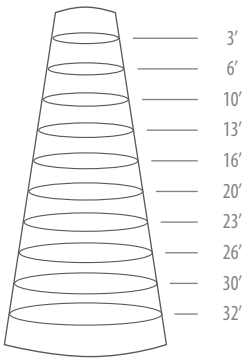

*For applicable models, see product specification below.

Dimensional Drawing

	D	L
PAR38	4.8"	5.04"/ 5.12"
PAR30LN	3.74"	4.65"/ 4.72"

Ordering Information Example: HD-PAR38/40W/30/WFL40

Family Name	Lamp Type	Wattage	CCT	Beam Angle	Dimmable
HD (HD series)	PAR38 PAR30LN (Long neck)	26W, 27W, 38W 20W, 33W	30 (3000K) 40 (4000K)	SP15 (15°) FL25 (25°) WFL40 (40°) WFL60 (60°)	D (Dimmable) Blank (Non dimmable)

LED PAR38, PAR30 High Output HD-PAR38, HD-PAR30LN

Accent Lighting Performance

HD-PAR38/27W/WFL40/D

Distance	Footcandles	Diameter
3'	556.4	2.16'
6'	139.1	4.32'
10'	61.8	6.48'
13'	34.8	8.64'
16'	22.3	10.80'
20'	15.4	12.96'
23'	11.4	15.12'
26'	8.7	17.28'
30'	6.9	19.44'
32'	5.6	21.60'

HD-PAR30LN/20W/WFL40/D

Distance	Footcandles	Diameter
3'	429.7	2.18'
6'	107.4	4.35'
10'	47.7	6.53'
13'	26.9	8.7'
16'	17.2	10.88'
20'	11.9	13.06'
23'	8.8	15.23'
26'	6.7	17.41'
30'	5.3	19.59'
32'	4.3	21.76'

HD-PAR38/26W/SP15/D

Distance	Footcandles	Diameter
3'	1961	0.81'
6'	490.2	1.63'
10'	176.5	2.71'
13'	104.4	3.52'
16'	68.9	4.34'
20'	44.1	5.42'
23'	33.4	6.23'
26'	26.1	7.05'
30'	19.6	8.13'
32'	17.2	8.67'

HD-PAR38/26W/FL25/D