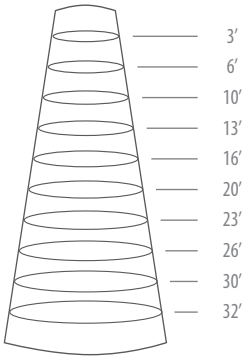

LED PAR38, PAR30 High Output HD-PAR38, HD-PAR30LN

Accent Lighting Performance

HD-PAR38/27W/WFL40/D

Distance	Footcandles	Diameter
3'	556.4	2.16'
6'	139.1	4.32'
10'	61.8	6.48'
13'	34.8	8.64'
16'	22.3	10.80'
20'	15.4	12.96'
23'	11.4	15.12'
26'	8.7	17.28'
30'	6.9	19.44'
32'	5.6	21.60'

HD-PAR30LN/20W/WFL40/D

Distance	Footcandles	Diameter
3'	429.7	2.18'
6'	107.4	4.35'
10'	47.7	6.53'
13'	26.9	8.7'
16'	17.2	10.88'
20'	11.9	13.06'
23'	8.8	15.23'
26'	6.7	17.41'
30'	5.3	19.59'
32'	4.3	21.76'