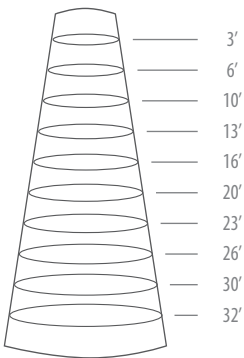

LED PAR38, PAR30 High Output HD-PAR38, HD-PAR30LN

Accent Lighting Performance

HD-PAR38/27W/WFL40/D

Distance	Footcandles	Diameter
3'	556.4	2.16'
6'	139.1	4.32'
10'	61.8	6.48'
13'	34.8	8.64'
16'	22.3	10.80'
20'	15.4	12.96'
23'	11.4	15.12'
26'	8.7	17.28'
30'	6.9	19.44'
32'	5.6	21.60'

HD-PAR30LN/20W/WFL40/D

Distance	Footcandles	Diameter
3'	429.7	2.18'
6'	107.4	4.35'
10'	47.7	6.53'
13'	26.9	8.7'
16'	17.2	10.88'
20'	11.9	13.06'
23'	8.8	15.23'
26'	6.7	17.41'
30'	5.3	19.59'
32'	4.3	21.76'

HD-PAR38/26W/SP15/D

Distance	Footcandles	Diameter
3'	1961	0.81'
6'	490.2	1.63'
10'	176.5	2.71'
13'	104.4	3.52'
16'	68.9	4.34'
20'	44.1	5.42'
23'	33.4	6.23'
26'	26.1	7.05'
30'	19.6	8.13'
32'	17.2	8.67'

HD-PAR38/26W/FL25/D

Distance	Footcandles	Diameter
3'	1322	1.11'
6'	330.5	2.22'
10'	119	3.70'
13'	70.4	4.81'
16'	46.5	5.92'
20'	29.8	7.41'
23'	22.5	8.52'
26'	17.6	9.63'
30'	13.2	11.11'
32'	11.6	11.85'

HD-PAR38/26W/WFL40/D

Distance	Footcandles	Diameter
3'	573.5	2.22'
6'	143.4	4.44'
10'	51.6	7.41'
13'	30.5	9.63'
16'	20.2	11.85'
20'	12.9	14.81'
23'	9.8	17.03'
26'	7.6	19.25'
30'	5.7	22.22'
32'	5	23.70'