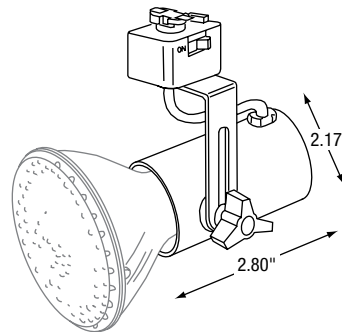

TL95

MINI ADJUSTABLE SIDE SWIVEL

250W max.

DESCRIPTION

The economical adjustable side swivel track head allows for the proper seating of various lamps including PAR30 long neck. It features a half yoke design with slide adjustment slot to maximize the fixture height options. Integral on/off switch and track polarity indicator come standard. The TL95 comes complete with J & J2 style track adapter. H & H2, L & L2 style adapters available upon request. Suitable for ceiling-mounted tracks.

Max 75W PAR16

Max 50W PAR20

Max 75W PAR30

Max 250W PAR38

Finishes

Heavy duty scratch resistant powder coated. Available in glossy white, black and silver.

Adapter

Track heads with "J" adapter are classified to be used with Stanpro STJ track series, Juno T or TU track series and Prescolite TS or TT track series.

DIMENSIONS

ORDERING GUIDE

TL95	N	0250	A		
Series	Lamp type	Wattage	Voltage	Adapter	Fixture colour
TL95	N - Incandescent	0250 - 250W max.	A - 120V	J - J & J2 Track (standard) H† - H & H2 Track L† - L & L2 Track	BK - Black WH - White SI† - Silver