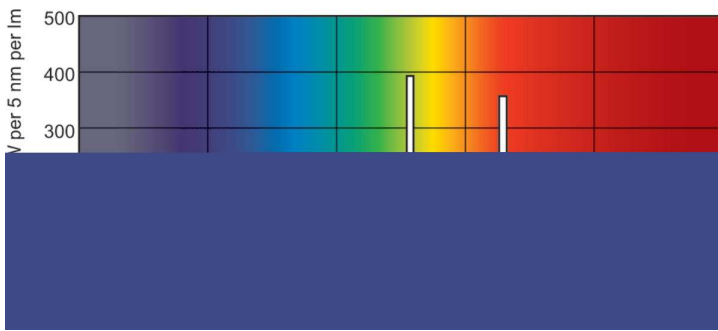

Product data

General Information	
Flux measurement reference	Sphere
Cap-Base	2GX13 [2GX13]
Light Technical	
Color Code	840 [CCT of 4000K]
Luminous Flux	3,300 lumen
Color Designation	Cool White (CW)
Chromaticity Coordinate X (Nom)	0.38
Chromaticity Coordinate Y (Nom)	0.38
Correlated Color Temperature (Nom)	4000 K
Luminous Efficacy (rated) (Nom)	83 lm/W
Color rendering index (CRI)	81
Operating and Electrical	
Power Consumption	40.5 W
Lamp Current (Nom)	0.320 A
Controls and Dimming	
Dimmable	Yes

Mechanical and Housing	
Bulb Shape	C-T5 [C-T5 16 mm]
Approval and Application	
Energy Efficiency Class	G
Mercury (Hg) Content (Max)	4 mg
Mercury (Hg) Content (Nom)	4 mg
Energy Consumption kWh/1000 h	41 kWh
EPREL Registration Number	423621
Product Data	
Full product code	871150064223325
Order product name	MASTER TL5 Circular 40W/840 1CT/10
Order code	927965584013
Local order code	TL5C40W840
Numerator - Quantity Per Pack	1
Numerator - Packs per outer box	10
Material number (12NC)	927965584013
Full product name	MASTER TL5 Circular 40W/840 1CT/10
EAN/UPC - Case	8711500642240
Local code description	TL5C40W840

MASTER TL5 Circular

Dimensional drawing

Product	D (max)	D (min)	E (min)	E (max)	I (min)	I (max)
MASTER TL5 Circular 40W/840 1CT/10	18 mm	14 mm	293 mm	305 mm	260 mm	272 mm

Photometric data

Spectral Power Distribution Colour - MASTER TL5 Circular 40W/840 1CT/10