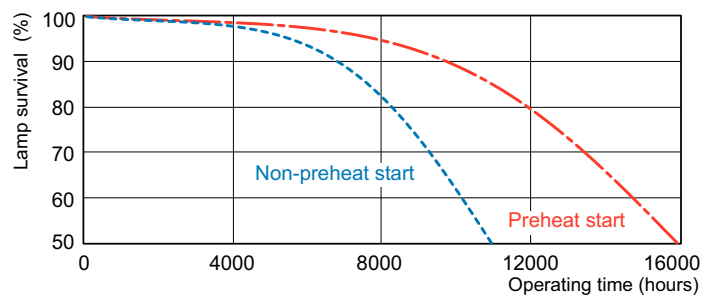

Lifetime

Life Expectancy Diagram - MASTER TL5 Circular 40W/840 1CT/10

Life Expectancy Diagram - MASTER TL5 Circular 40W/840 1CT/10