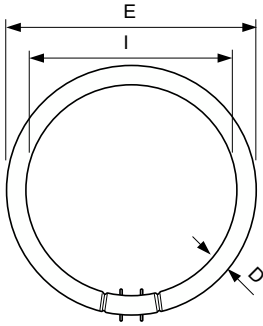

MASTER TL5 Circular

MASTER TL5 Circular 40W/840 1CT/10

16 mm tube diameter circular fluorescent lamps with a choice of various diameters

Warnings and Safety

- A lamp breaking is extremely unlikely to have any impact on your health. If a lamp breaks, ventilate the room for 30 minutes and remove the parts, preferably with gloves. Put them in a sealed plastic bag and take it to your local waste facilities for recycling. Do not use a vacuum cleaner.

Product data

General Information	
Flux measurement reference	Sphere
Cap-Base	2GX13 [2GX13]
Light Technical	
Color Code	840 [CCT of 4000K]
Luminous Flux	3,300 lumen
Color Designation	Cool White (CW)
Chromaticity Coordinate X (Nom)	0.38
Chromaticity Coordinate Y (Nom)	0.38
Correlated Color Temperature (Nom)	4000 K
Luminous Efficacy (rated) (Nom)	83 lm/W
Color rendering index (CRI)	81
Operating and Electrical	
Power Consumption	40.5 W
Lamp Current (Nom)	0.320 A
Controls and Dimming	
Dimmable	Yes

Mechanical and Housing	
Bulb Shape	C-T5 [C-T5 16 mm]
Approval and Application	
Energy Efficiency Class	G
Mercury (Hg) Content (Max)	4 mg
Mercury (Hg) Content (Nom)	4 mg
Energy Consumption kWh/1000 h	41 kWh
EPREL Registration Number	423621
Product Data	
Full product code	871150064223325
Order product name	MASTER TL5 Circular 40W/840 1CT/10
Order code	927965584013
Local order code	TL5C40W840
Numerator - Quantity Per Pack	1
Numerator - Packs per outer box	10
Material number (12NC)	927965584013
Full product name	MASTER TL5 Circular 40W/840 1CT/10
EAN/UPC - Case	8711500642240
Local code description	TL5C40W840

MASTER TL5 Circular

Dimensional drawing

Product	D (max)	D (min)	E (min)	E (max)	I (min)	I (max)
MASTER TL5 Circular 40W/840 1CT/10	18 mm	14 mm	293 mm	305 mm	260 mm	272 mm

Photometric data

Spectral Power Distribution Colour - MASTER TL5 Circular 40W/840 1CT/10