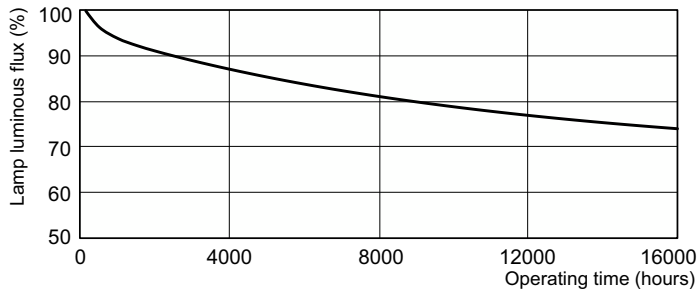

Product data

General Information	
Flux measurement reference	Sphere
Cap-Base	2GX13 [2GX13]
Light Technical	
Color Code	840 [CCT of 4000K]
Luminous Flux	3,300 lumen
Color Designation	Cool White (CW)
Chromaticity Coordinate X (Nom)	0.38
Chromaticity Coordinate Y (Nom)	0.38
Correlated Color Temperature (Nom)	4000 K
Luminous Efficacy (rated) (Nom)	83 lm/W
Color rendering index (CRI)	81
Operating and Electrical	
Power Consumption	40.5 W
Lamp Current (Nom)	0.320 A
Controls and Dimming	
Dimmable	Yes

Mechanical and Housing	
Bulb Shape	C-T5 [C-T5 16 mm]
Approval and Application	
Energy Efficiency Class	G
Mercury (Hg) Content (Max)	4 mg
Mercury (Hg) Content (Nom)	4 mg
Energy Consumption kWh/1000 h	41 kWh
EPREL Registration Number	423621
Product Data	
Full product code	871150064223325
Order product name	MASTER TL5 Circular 40W/840 1CT/10
Order code	927965584013
Local order code	TL5C40W840
Numerator - Quantity Per Pack	1
Numerator - Packs per outer box	10
Material number (12NC)	927965584013
Full product name	MASTER TL5 Circular 40W/840 1CT/10
EAN/UPC - Case	8711500642240
Local code description	TL5C40W840

MASTER TL5 Circular

Dimensional drawing

Product	D (max)	D (min)	E (min)	E (max)	I (min)	I (max)
MASTER TL5 Circular 40W/840 1CT/10	18 mm	14 mm	293 mm	305 mm	260 mm	272 mm

Photometric data

Spectral Power Distribution Colour - MASTER TL5 Circular 40W/840 1CT/10

Lifetime

Life Expectancy Diagram - MASTER TL5 Circular 40W/840 1CT/10

Life Expectancy Diagram - MASTER TL5 Circular 40W/840 1CT/10

MASTER TL5 Circular

Lifetime

Lumen Maintenance Diagram - MASTER TL5 Circular 40W/840 1CT/10