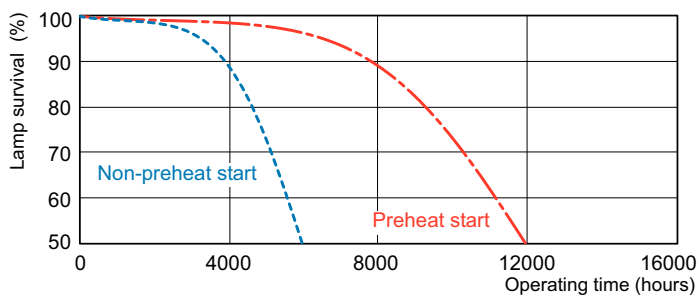

Lifetime

Life Expectancy Diagram - MASTER TL5 Circular 40W/840 1CT/10

Life Expectancy Diagram - MASTER TL5 Circular 40W/840 1CT/10