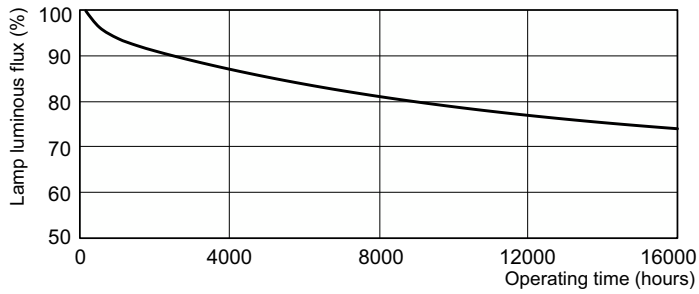

MASTER TL5 Circular

Lifetime

Lumen Maintenance Diagram - MASTER TL5 Circular 22W/840 1CT/10