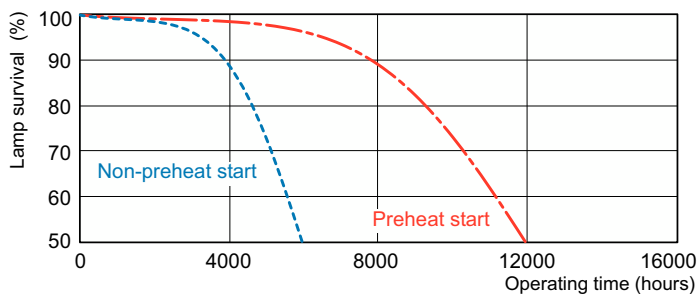

Lifetime

Life Expectancy Diagram - MASTER TL5 Circular 22W/840 1CT/10