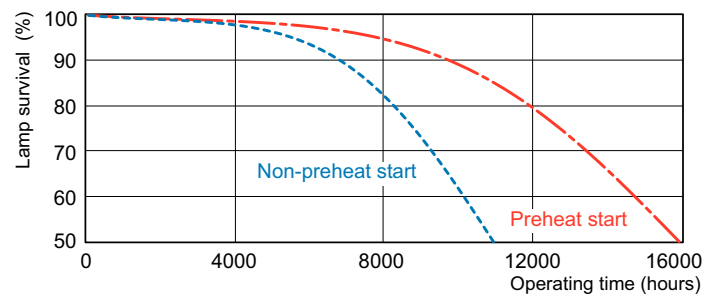

Product data

General Information	
Flux measurement reference	Sphere
Nominal lifetime	12,000 h
Cap-Base	2GX13 [2GX13]
Light Technical	
Color Code	840 [CCT of 4000K]
Luminous Flux	1,800 lumen
Color Designation	Cool White (CW)
Chromaticity Coordinate X (Nom)	0.38
Chromaticity Coordinate Y (Nom)	0.38
Correlated Color Temperature (Nom)	4000 K
Luminous Efficacy (rated) (Nom)	82 lm/W
Color rendering index (CRI)	81
Operating and Electrical	
Power Consumption	23.5 W
Lamp Current (Nom)	0.300 A

Photometric data

Spectral Power Distribution Colour - MASTER TL5 Circular 22W/840 1CT/10

Lifetime

Life Expectancy Diagram - MASTER TL5 Circular 22W/840 1CT/10

Life Expectancy Diagram - MASTER TL5 Circular 22W/840 1CT/10