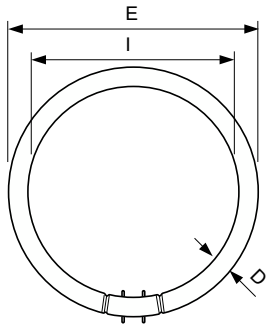

MASTER TL5 Circular

MASTER TL5 Circular 22W/840 1CT/10

16 mm tube diameter circular fluorescent lamps with a choice of various diameters

Warnings and Safety

- A lamp breaking is extremely unlikely to have any impact on your health. If a lamp breaks, ventilate the room for 30 minutes and remove the parts, preferably with gloves. Put them in a sealed plastic bag and take it to your local waste facilities for recycling. Do not use a vacuum cleaner.

Product data

General Information	
Flux measurement reference	Sphere
Nominal lifetime	12,000 h
Cap-Base	2GX13 [2GX13]
Light Technical	
Color Code	840 [CCT of 4000K]
Luminous Flux	1,800 lumen
Color Designation	Cool White (CW)
Chromaticity Coordinate X (Nom)	0.38
Chromaticity Coordinate Y (Nom)	0.38
Correlated Color Temperature (Nom)	4000 K
Luminous Efficacy (rated) (Nom)	82 lm/W
Color rendering index (CRI)	81
Operating and Electrical	
Power Consumption	23.5 W
Lamp Current (Nom)	0.300 A

Product Data	
Full product code	871150064221925
Order product name	MASTER TL5 Circular 22W/840 1CT/10
Order code	927965084013
Local order code	TL5C22W840
Numerator - Quantity Per Pack	1
Numerator - Packs per outer box	10
Material number (12NC)	927965084013

MASTER TL5 Circular

Full product name	MASTER TL5 Circular 22W/840 1CT/10
EAN/UPC - Case	8711500642226
Local code description	TL5C22W840

Dimensional drawing

Product	D (max)	D (min)	E (min)	E (max)	I (min)	I (max)
MASTER TL5 Circular 22W/840 1CT/10	18 mm	14 mm	220 mm	230 mm	187 mm	197 mm