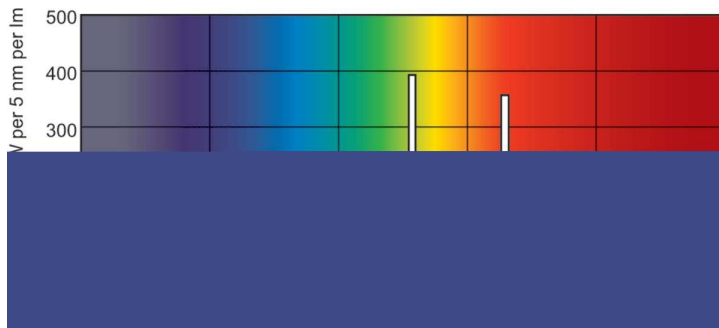

Product data

General Information	
Flux measurement reference	Sphere
Nominal lifetime	12,000 h
Cap-Base	2GX13 [2GX13]
Light Technical	
Color Code	840 [CCT of 4000K]
Luminous Flux	1,800 lumen
Color Designation	Cool White (CW)
Chromaticity Coordinate X (Nom)	0.38
Chromaticity Coordinate Y (Nom)	0.38
Correlated Color Temperature (Nom)	4000 K
Luminous Efficacy (rated) (Nom)	82 lm/W
Color rendering index (CRI)	81
Operating and Electrical	
Power Consumption	23.5 W
Lamp Current (Nom)	0.300 A

MASTER TL5 Circular

Full product name	MASTER TL5 Circular 22W/840 1CT/10
EAN/UPC - Case	8711500642226
Local code description	TL5C22W840

Dimensional drawing

Product	D (max)	D (min)	E (min)	E (max)	I (min)	I (max)
MASTER TL5 Circular 22W/840 1CT/10	18 mm	14 mm	220 mm	230 mm	187 mm	197 mm

Photometric data

Spectral Power Distribution Colour - MASTER TL5 Circular 22W/840 1CT/10

Lifetime

Life Expectancy Diagram - MASTER TL5 Circular 22W/840 1CT/10

Life Expectancy Diagram - MASTER TL5 Circular 22W/840 1CT/10