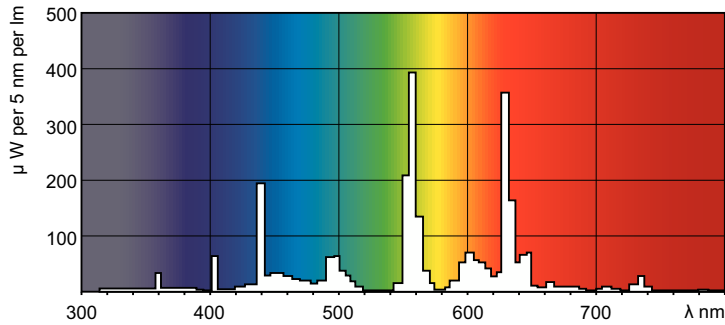

Product data

General Information		Operating and Electrical	
Flux measurement reference	Sphere	Power Consumption	49.3 W
Features	na [Not Applicable]	Lamp Current (Nom)	0.255 A
Cap-Base	G5 [G5]		
Light Technical		Controls and Dimming	
Color Code	840 [CCT of 4000K]	Dimmable	Yes
Luminous Flux	4,375 lumen		
Color Designation	Cool White (CW)	Mechanical and Housing	
Chromaticity Coordinate X (Nom)	0.38	Bulb Shape	T5 [16 mm (T5)]
Chromaticity Coordinate Y (Nom)	0.38		
Correlated Color Temperature (Nom)	4000 K	Approval and Application	
Luminous Efficacy (rated) (Nom)	89 lm/W	Energy Efficiency Class	G
Color rendering index (CRI)	80	Mercury (Hg) Content (Nom)	1.2 mg
		Energy Consumption kWh/1000 h	50 kWh
		EPREL Registration Number	423548

MASTER TL5 High Output

Product Data

Full product code	871150063956155
Order product name	MASTER TL5 HO 49W/840 SLV/40
Order code	927927584055
Numerator - Quantity Per Pack	1
Numerator - Packs per outer box	40

Photometric data

Spectral Power Distribution Colour - MASTER TL5 HO 49W/840 SLV/40

Lifetime

Life Expectancy Diagram - MASTER TL5 HO 49W/840 SLV/40

Life Expectancy Diagram - MASTER TL5 HO 49W/840 SLV/40

MASTER TL5 High Output