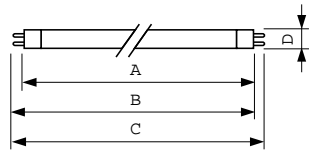

Product data

General Information		Operating and Electrical	
Flux measurement reference	Sphere	Power Consumption	49.3 W
Features	na [Not Applicable]	Lamp Current (Nom)	0.255 A
Cap-Base	G5 [G5]		
Light Technical		Controls and Dimming	
Color Code	840 [CCT of 4000K]	Dimmable	Yes
Luminous Flux	4,375 lumen		
Color Designation	Cool White (CW)	Mechanical and Housing	
Chromaticity Coordinate X (Nom)	0.38	Bulb Shape	T5 [16 mm (T5)]
Chromaticity Coordinate Y (Nom)	0.38		
Correlated Color Temperature (Nom)	4000 K	Approval and Application	
Luminous Efficacy (rated) (Nom)	89 lm/W	Energy Efficiency Class	G
Color rendering index (CRI)	80	Mercury (Hg) Content (Nom)	1.2 mg
		Energy Consumption kWh/1000 h	50 kWh
		EPREL Registration Number	423548

Material number (12NC)	927927584055
Full product name	MASTER TL5 HO 49W/840 SLV/40
EAN/UPC - Case	8711500867728

Dimensional drawing

Product	D (max)	A (max)	B (max)	B (min)	C (max)
MASTER TL5 HO 49W/840 SLV/40	17 mm	1,449.0 mm	1,456.1 mm	1,453.7 mm	1,463.2 mm