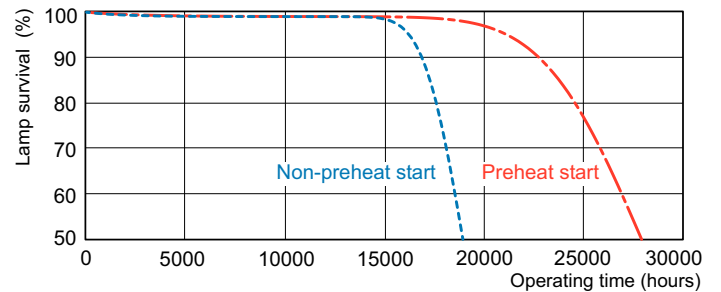

Product data

General Information		Operating and Electrical	
Flux measurement reference	Sphere	Power Consumption	49.3 W
Features	na [Not Applicable]	Lamp Current (Nom)	0.255 A
Cap-Base	G5 [G5]		
Light Technical		Controls and Dimming	
Color Code	840 [CCT of 4000K]	Dimmable	Yes
Luminous Flux	4,375 lumen		
Color Designation	Cool White (CW)	Mechanical and Housing	
Chromaticity Coordinate X (Nom)	0.38	Bulb Shape	T5 [16 mm (T5)]
Chromaticity Coordinate Y (Nom)	0.38		
Correlated Color Temperature (Nom)	4000 K	Approval and Application	
Luminous Efficacy (rated) (Nom)	89 lm/W	Energy Efficiency Class	G
Color rendering index (CRI)	80	Mercury (Hg) Content (Nom)	1.2 mg
		Energy Consumption kWh/1000 h	50 kWh
		EPREL Registration Number	423548

Material number (12NC)	927927584055
Full product name	MASTER TL5 HO 49W/840 SLV/40
EAN/UPC - Case	8711500867728

Dimensional drawing

Product	D (max)	A (max)	B (max)	B (min)	C (max)
MASTER TL5 HO 49W/840 SLV/40	17 mm	1,449.0 mm	1,456.1 mm	1,453.7 mm	1,463.2 mm

Photometric data

Spectral Power Distribution Colour - MASTER TL5 HO 49W/840 SLV/40

Lifetime

Life Expectancy Diagram - MASTER TL5 HO 49W/840 SLV/40

Life Expectancy Diagram - MASTER TL5 HO 49W/840 SLV/40

MASTER TL5 High Output