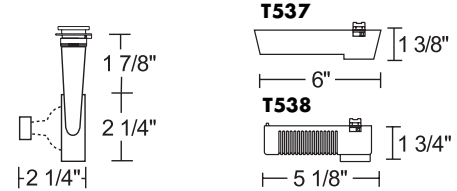

ACCESSORIES

Cat. No.	Description	Cat. No.	Description	Cat. No.	Description
T551-5	Color Filters/Lenses	T557	Prismatic Spread Lens	T559	Linear Spread Lens
T5501-18	Dichroic Lenses	T5520	Diffuse Spread Lens	T5521	Uniformity Lens
T5522	UV Filter Lens	T5559BL	Hexcell Louver		

See specification sheet D1.2.2 for details.