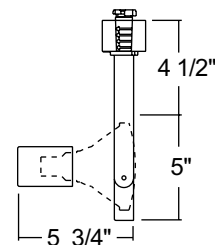

Line Voltage PAR38

Lampholder Medium base porcelain with nickel plated copper screw shell.

Adapter Refer to **T362**.

Catalog Number	Finish	Lamp
T368WH	White	45-150W PAR38
T368BL	Black	45-150W PAR38
T368SC	Satin Chrome	45-150W PAR38
T368NA	Natural	45-150W PAR38