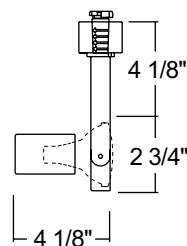

TRAC-MASTER®

Avant Garde

OPEN BACK SPOTLIGHTS

T196, T696 T362, T363 and T368

Line Voltage PAR20

Lampholder Medium base porcelain with nickel plated copper screw shell.

Adapter Copper alloy contacts provide precise spring action - no arcing and will not take a set • True, positive electrical ground • On/off switch included

- Patented embossed polarity arrows on bottom of adapter • Spring-loaded positive latch with embossed polarity arrows secures trac light to trac
- "Pull-up" contact to up position for two-circuit application.

Catalog Number	Finish	Lamp
T362WH	White	35-50W PAR20
T362BL	Black	35-50W PAR20
T362SC	Satin Chrome	35-50W PAR20