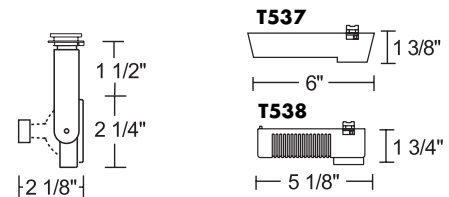

ACCESSORIES

Cat. No.	Description	Cat. No.	Description	Cat. No.	Description
T551-5	Color Filters/Lenses	T557	Prismatic Spread Lens	T559	Linear Spread Lens
T5501-18	Dichroic Lenses	T5520	Diffuse Spread Lens	T5521	Uniformity Lens
T5522	UV Filter Lens	T5559BL	Hexcell Louver		

See specification sheet D1.2.2 for details.