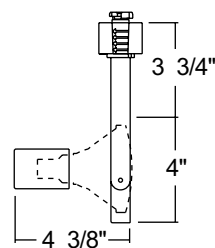

Line Voltage PAR30

Lampholder Medium base porcelain with nickel plated copper screw shell.

Adapter Refer to **T362**.

Catalog Number	Finish	Lamp
T363WH	White	50-75W PAR30
T363BL	Black	50-75W PAR30
T363SC	Satin Chrome	50-75W PAR30
T363NA	Natural	50-75W PAR30