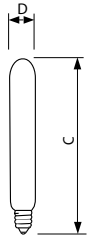

Appliance

BC-25T6.5/CL/TP

The Philips Appliance bulb provides the perfect option to light your refrigerator, oven and other household appliances.

Product data

| General Information | |
|---------------------|------------------------------------|
| Cap-Base | E26 [Single Contact Medium Screw] |
| Bulb Shape | T-6 1/2 |
| Operating Position | UNIVERSAL [Any or Universal (U)] |
| Main Application | Showcase |
| Gas Filling | Vacuum |

| Light Technical | |
|---------------------|--------|
| Luminous Flux (Nom) | 180 lm |

| Operating and Electrical | |
|--------------------------|-------|
| Power (Rated) (Nom) | 25 W |
| Voltage (Nom) | 120 V |

| Mechanical and Housing | |
|------------------------|-------|
| Bulb Finish | Clear |

| | |
|----------------------|-----------|
| Cap-Base Information | Brass Cap |
| Filament Shape | C-8 |

| Product Data | |
|---------------------------------|-----------------|
| Order product name | BC-25T6.5/CL/TP |
| EAN/UPC - Product | 067805116695 |
| Order code | 925194636301 |
| Numerator - Quantity Per Pack | 1 |
| Numerator - Packs per outer box | 24 |
| Material Nr. (12NC) | 925194636301 |
| Net Weight (Piece) | 0.001 kg |

Appliance

Dimensional drawing

Product

BC-25T6.5/CL/TP

25W E26 120V T-6 1/2 CL