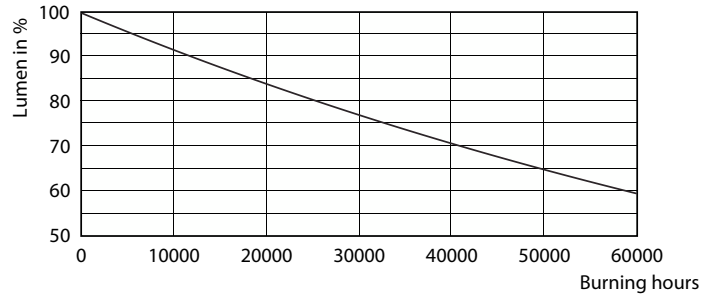

LED PAR38

Lifetime

Life Expectancy Diagram - 17PAR38/EXPERTCOLOR/F40/940/DIM

Lumen Maintenance Diagram - 17PAR38/EXPERTCOLOR/F40/940/DIM