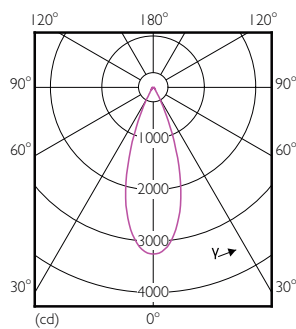

Product data

General Information	
Lighting Technology	LED
Switching Cycle	50,000
Nominal lifetime	40,000 hour(s)
Cap-Base	E26 [Single Contact Medium Screw]
Light Technical	
Color Code	940 [CCT of 4000K]
Beam Angle (Nom)	40 degree(s)
Luminous Flux	1,300 lumen
Luminous Intensity (Nom)	3,000 cd
Color Designation	Cool White (CW)
Correlated Color Temperature (Nom)	4000 K
Luminous Efficacy (rated) (Nom)	73.53 lm/W
Color Consistency	<6
Color rendering index (CRI)	95
LLMF At End Of Nominal Lifetime (Nom)	70 %
Operating and Electrical	
Line Frequency	60 Hz
Input Frequency	60 Hz
Power Consumption	17 W
Lamp Current (Nom)	170 mA
Wattage Equivalent	120 W

Dimensional drawing

Product	D	C
17PAR38/EXPERTCOLOR/F40/940/DIM	94.8 mm	93.1 mm

Photometric data

Spectral Power Distribution Colour - 17PAR38/EXPERTCOLOR/F40/940/DIM

Accent Lighting Spots - 17PAR38/EXPERTCOLOR/F40/940/DIM