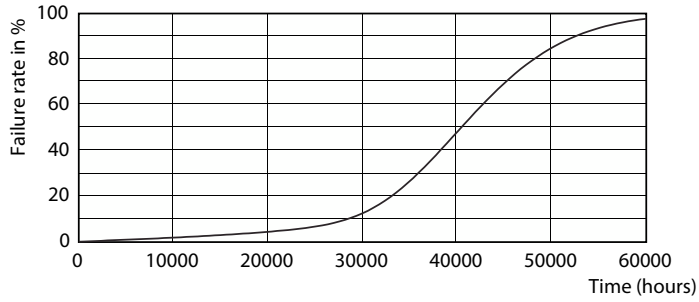

LED PAR38

Lifetime

Life Expectancy Diagram - 17PAR38/EXPERTCOLOR/F40/940/DIM

Lumen Maintenance Diagram - 17PAR38/EXPERTCOLOR/F40/940/DIM