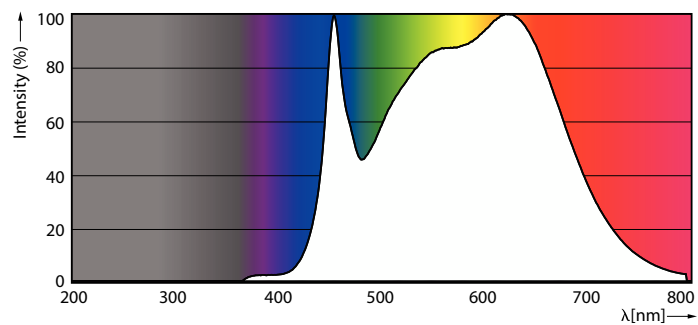

Product data

General Information	
Lighting Technology	LED
Switching Cycle	50,000
Nominal lifetime	40,000 hour(s)
Cap-Base	E26 [Single Contact Medium Screw]
Light Technical	
Color Code	940 [CCT of 4000K]
Beam Angle (Nom)	40 degree(s)
Luminous Flux	1,300 lumen
Luminous Intensity (Nom)	3,000 cd
Color Designation	Cool White (CW)
Correlated Color Temperature (Nom)	4000 K
Luminous Efficacy (rated) (Nom)	73.53 lm/W
Color Consistency	<6
Color rendering index (CRI)	95
LLMF At End Of Nominal Lifetime (Nom)	70 %
Operating and Electrical	
Line Frequency	60 Hz
Input Frequency	60 Hz
Power Consumption	17 W
Lamp Current (Nom)	170 mA
Wattage Equivalent	120 W

Starting Time (Nom)	0.5 s
Warm-up time to 60% light	0.5 s
Power Factor (Fraction)	0.9
Voltage (Nom)	120 V
Temperature	
T-Case Maximum (Nom)	90 °C
Controls and Dimming	
Dimmable	Yes
Mechanical and Housing	
Bulb Finish	Clear
Bulb Material	Plastic
Bulb Shape	PAR38 [PAR 4.75 inch/121mm]
Approval and Application	
Suitable For Accent Lighting	Yes
Energy Consumption kWh/1000 h	- kWh
Energy Certifications	Energy Star
EU RoHS compliant	Yes
Product Data	
Order product name	17PAR38/EXPERTCOLOR/F40/940/DIM

Dimensional drawing

Product	D	C
17PAR38/EXPERTCOLOR/F40/940/DIM	94.8 mm	93.1 mm

Photometric data

Spectral Power Distribution Colour - 17PAR38/EXPERTCOLOR/F40/940/DIM

Accent Lighting Spots - 17PAR38/EXPERTCOLOR/F40/940/DIM