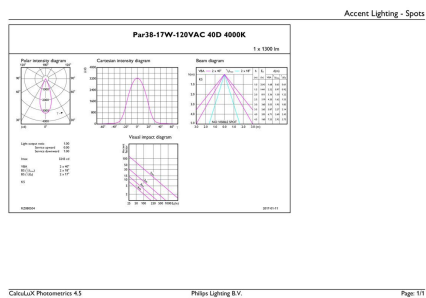

Product data

General Information	
Lighting Technology	LED
Switching Cycle	50,000
Nominal lifetime	40,000 hour(s)
Cap-Base	E26 [Single Contact Medium Screw]
Light Technical	
Color Code	940 [CCT of 4000K]
Beam Angle (Nom)	40 degree(s)
Luminous Flux	1,300 lumen
Luminous Intensity (Nom)	3,000 cd
Color Designation	Cool White (CW)
Correlated Color Temperature (Nom)	4000 K
Luminous Efficacy (rated) (Nom)	73.53 lm/W
Color Consistency	<6
Color rendering index (CRI)	95
LLMF At End Of Nominal Lifetime (Nom)	70 %
Operating and Electrical	
Line Frequency	60 Hz
Input Frequency	60 Hz
Power Consumption	17 W
Lamp Current (Nom)	170 mA
Wattage Equivalent	120 W

Dimensional drawing

Product	D	C
17PAR38/EXPERTCOLOR/F40/940/DIM	94.8 mm	93.1 mm

Photometric data

Spectral Power Distribution Colour - 17PAR38/EXPERTCOLOR/F40/940/DIM

Accent Lighting Spots - 17PAR38/EXPERTCOLOR/F40/940/DIM