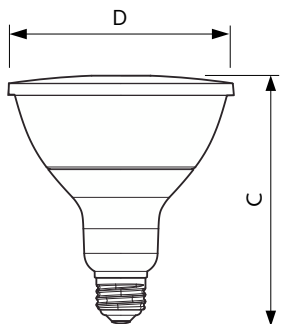

LED PAR38

17PAR38/EXPERTCOLOR/F40/940/DIM

Philips LED spots with a single optic beam, provide a clean beam that's free from shadows with beam angles from 15 and 40 degrees to suit every general lighting application.

Product data

General Information	
Lighting Technology	LED
Switching Cycle	50,000
Nominal lifetime	40,000 hour(s)
Cap-Base	E26 [Single Contact Medium Screw]
Light Technical	
Color Code	940 [CCT of 4000K]
Beam Angle (Nom)	40 degree(s)
Luminous Flux	1,300 lumen
Luminous Intensity (Nom)	3,000 cd
Color Designation	Cool White (CW)
Correlated Color Temperature (Nom)	4000 K
Luminous Efficacy (rated) (Nom)	73.53 lm/W
Color Consistency	<6
Color rendering index (CRI)	95
LLMF At End Of Nominal Lifetime (Nom)	70 %
Operating and Electrical	
Line Frequency	60 Hz
Input Frequency	60 Hz
Power Consumption	17 W
Lamp Current (Nom)	170 mA
Wattage Equivalent	120 W

Starting Time (Nom)	0.5 s
Warm-up time to 60% light	0.5 s
Power Factor (Fraction)	0.9
Voltage (Nom)	120 V
Temperature	
T-Case Maximum (Nom)	90 °C
Controls and Dimming	
Dimmable	Yes
Mechanical and Housing	
Bulb Finish	Clear
Bulb Material	Plastic
Bulb Shape	PAR38 [PAR 4.75 inch/121mm]
Approval and Application	
Suitable For Accent Lighting	Yes
Energy Consumption kWh/1000 h	- kWh
Energy Certifications	Energy Star
EU RoHS compliant	Yes
Product Data	
Order product name	17PAR38/EXPERTCOLOR/F40/940/DIM

Dimensional drawing

Product	D	C
17PAR38/EXPERTCOLOR/F40/940/DIM	94.8 mm	93.1 mm

Photometric data

Spectral Power Distribution Colour - 17PAR38/EXPERTCOLOR/F40/940/DIM

Accent Lighting Spots - 17PAR38/EXPERTCOLOR/F40/940/DIM