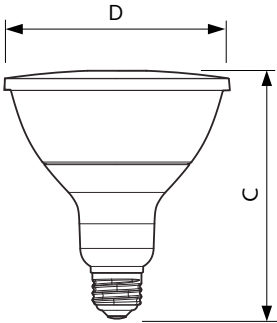

LED PAR38

Product Data

Order product name	17PAR38/EXPERTCOLOR RETAIL/ F40/930/DIM
Order code	471011
Numerator - Quantity Per Pack	1
Numerator - Packs per outer box	6

Material number (12NC)	929001285404
Full product name	17PAR38/EXPERTCOLOR RETAIL/ F40/930/DIM
EAN/UPC - Case	50046677471014

Dimensional drawing

Product	D	C
17PAR38/EXPERTCOLOR RETAIL/F40/930/DIM	120.7 mm	134.6 mm