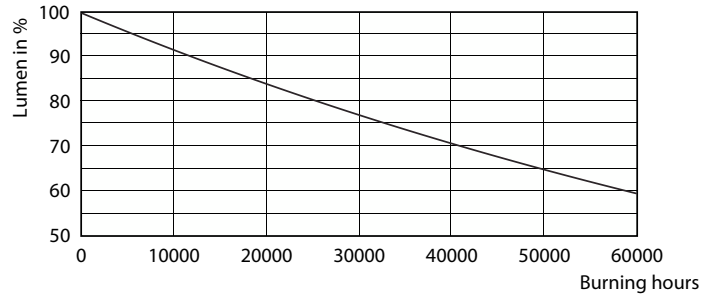

LED PAR38

Lifetime

Life Expectancy Diagram - 17PAR38/EXPERTCOLOR RETAIL/F40/930/DIM

Lumen Maintenance Diagram - 17PAR38/EXPERTCOLOR RETAIL/
F40/930/DIM