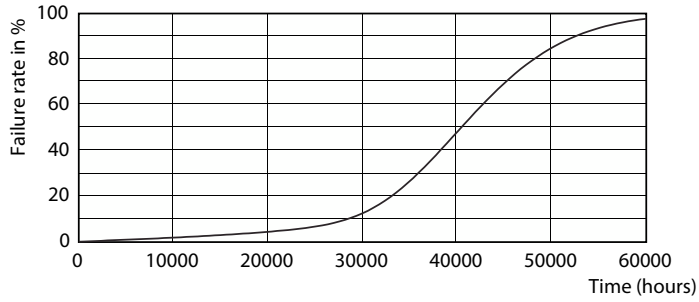

LED PAR38

Lifetime

Life Expectancy Diagram - 17PAR38/EXPERTCOLOR RETAIL/F40/930/DIM

Lumen Maintenance Diagram - 17PAR38/EXPERTCOLOR RETAIL/
F40/930/DIM