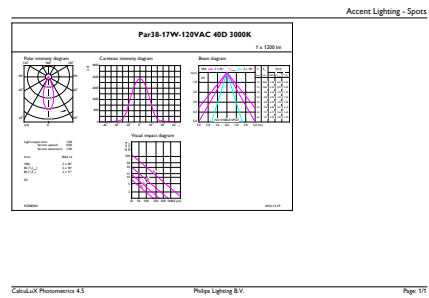

Accent Lighting Spots - 17PAR38/EXPERTCOLOR RETAIL/F40/930/DIM

Photometric data