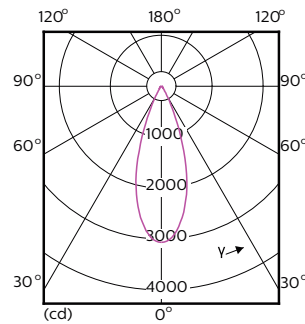

Light Distribution Diagram - 17PAR38/EXPERTCOLOR RETAIL/
F40/930/DIM