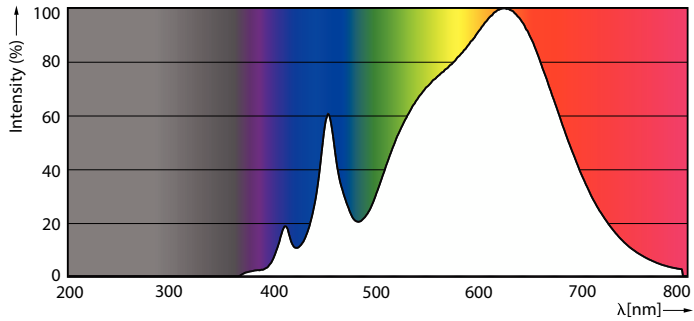

Photometric data

Spectral Power Distribution Colour - 17PAR38/EXPERTCOLOR RETAIL/
F40/930/DIM