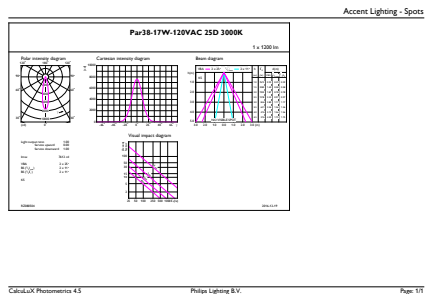

Accent Lighting Spots - 17PAR38/EXPERTCOLOR RETAIL/F25/930/DIM

Photometric data