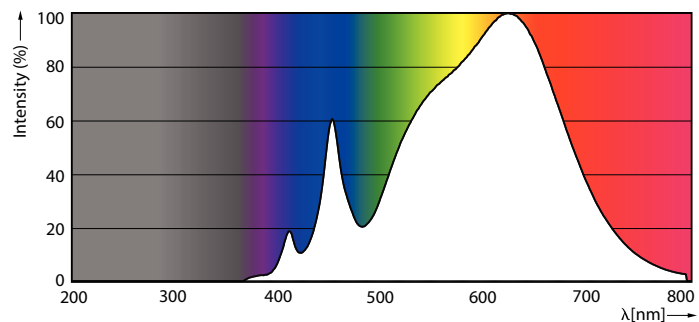

Photometric data

Spectral Power Distribution Colour - 17PAR38/EXPERTCOLOR RETAIL/
F25/930/DIM