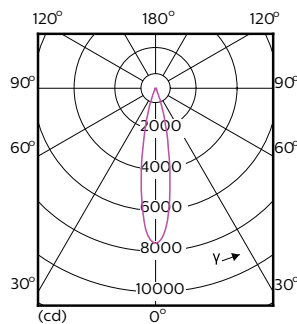

Light Distribution Diagram - 17PAR38/EXPERTCOLOR RETAIL/F25/930/DIM