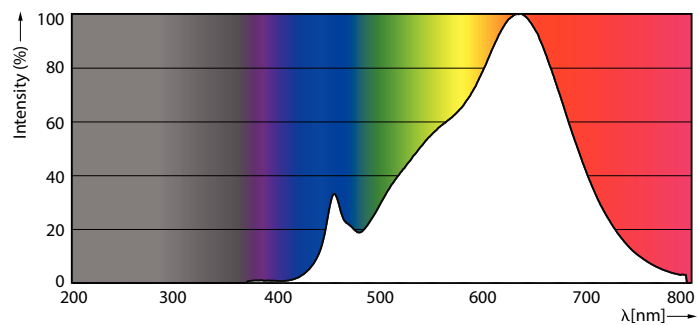

Product data

General Information	
Lighting Technology	LED
Switching Cycle	50,000
Nominal lifetime	40,000 hour(s)
Cap-Base	E26 [Single Contact Medium Screw]

Light Technical	
Color Code	927
Beam Angle (Nom)	40 degree(s)
Luminous Flux	1,150 lumen
Luminous Intensity (Nom)	2,600 cd
Color Designation	Warm White (WW)
Correlated Color Temperature (Nom)	2700 K
Luminous Efficacy (rated) (Nom)	67.00 lm/W
Color Consistency	<6
Color rendering index (CRI)	95
LLMF At End Of Nominal Lifetime (Nom)	70 %

Dimensional drawing

Product	D	C
17PAR38/EXPERTCOLOR/F40/927/DIM	120.7 mm	134.6 mm

Photometric data

Spectral Power Distribution Colour - 17PAR38/EXPERTCOLOR/F40/927/DIM

Accent Lighting Spots - 17PAR38/EXPERTCOLOR/F40/927/DIM