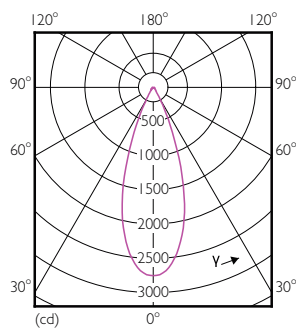

Product data

General Information	
Lighting Technology	LED
Switching Cycle	50,000
Nominal lifetime	40,000 hour(s)
Cap-Base	E26 [Single Contact Medium Screw]

Light Technical	
Color Code	927
Beam Angle (Nom)	40 degree(s)
Luminous Flux	1,150 lumen
Luminous Intensity (Nom)	2,600 cd
Color Designation	Warm White (WW)
Correlated Color Temperature (Nom)	2700 K
Luminous Efficacy (rated) (Nom)	67.00 lm/W
Color Consistency	<6
Color rendering index (CRI)	95
LLMF At End Of Nominal Lifetime (Nom)	70 %

Dimensional drawing

Product	D	C
17PAR38/EXPERTCOLOR/F40/927/DIM	120.7 mm	134.6 mm

Photometric data

Spectral Power Distribution Colour - 17PAR38/EXPERTCOLOR/F40/927/DIM

Accent Lighting Spots - 17PAR38/EXPERTCOLOR/F40/927/DIM