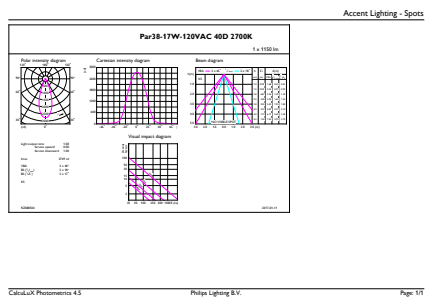

Product data

General Information	
Lighting Technology	LED
Switching Cycle	50,000
Nominal lifetime	40,000 hour(s)
Cap-Base	E26 [Single Contact Medium Screw]

Light Technical	
Color Code	927
Beam Angle (Nom)	40 degree(s)
Luminous Flux	1,150 lumen
Luminous Intensity (Nom)	2,600 cd
Color Designation	Warm White (WW)
Correlated Color Temperature (Nom)	2700 K
Luminous Efficacy (rated) (Nom)	67.00 lm/W
Color Consistency	<6
Color rendering index (CRI)	95
LLMF At End Of Nominal Lifetime (Nom)	70 %

Dimensional drawing

Product	D	C
17PAR38/EXPERTCOLOR/F40/927/DIM	120.7 mm	134.6 mm

Photometric data

Spectral Power Distribution Colour - 17PAR38/EXPERTCOLOR/F40/927/DIM

Accent Lighting Spots - 17PAR38/EXPERTCOLOR/F40/927/DIM