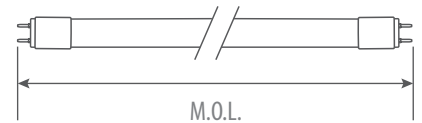

Dimensional drawing