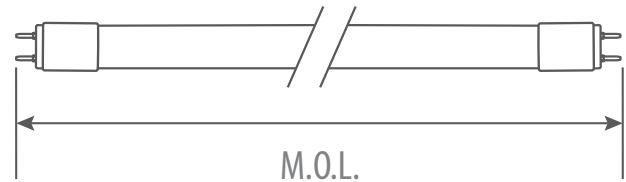

Dimensional Drawing

Ordering Information Example: VIV-T8BPSP4/7W/35/F/DE/120-347V

Family Name	Lamp Type	Wattage	CCT	Frost	Installation	Voltage
VIV (Vivid)	T8BPSP4	7W 11.5W 12W	30 (3000K) 35 (3500K) 40 (4000K) 50 (5000K)	F (Frost)	DE (Double-ended)	120-347V

Product Specification

Ordering Code	DLC	Model Number	Watts (W)	Voltage (V)	Initial Lumen (lm)	Base	Hour Rating	Beam Angle	CCT(K)	CRI	M.O.L. (inch)	Case QTY.
T8 Bypass, 120-347V, 50000hrs, Double-ended, DLC												
-	-	VIV-T8BPSP4/7W/35/F/DE/120-347V (2FT)	7	120-347	950	G13	50,000	180°	3500	83	24	8
1752426	-	VIV-T8BPSP4/7W/40/F/DE/120-347V (2FT)	7	120-347	1000	G13	50,000	180°	4000	83	24	8
-	-	VIV-T8BPSP4/7W/50/F/DE/120-347V (2FT)	7	120-347	1000	G13	50,000	180°	5000	83	24	8
-	-	VIV-T8BPSP4/12W/35/F/DE/120-347V/3FT	12	120-347	1450	G13	50,000	180°	3500	83	36	8
1752427	-	VIV-T8BPSP4/12W/40/F/DE/120-347V/3FT	12	120-347	1500	G13	50,000	180°	4000	83	36	8
-	-	VIV-T8BPSP4/12W/50/F/DE/120-347V/3FT	12	120-347	1550	G13	50,000	180°	5000	83	36	8
-	Yes	VIV-T8BPSP4/11.5W/30/F/DE/120-347V (4FT)	11.5	120-347	1700	G13	50,000	180°	3000	83	48	25
-	Yes	VIV-T8BPSP4/11.5W/35/F/DE/120-347V (4FT)	11.5	120-347	1750	G13	50,000	180°	3500	83	48	25
1752430	Yes	VIV-T8BPSP4/11.5W/40/F/DE/120-347V (4FT)	11.5	120-347	1800	G13	50,000	180°	4000	83	48	25
1752517	Yes	VIV-T8BPSP4/11.5W/50/F/DE/120-347V (4FT)	11.5	120-347	1800	G13	50,000	180°	5000	83	48	25