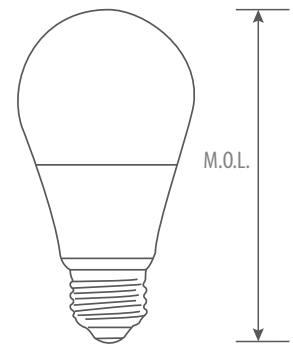

Dimensional drawing

Warranty & Cautions

3-year limited warranty

Operating temperature range between -20°C and +45°C

UL/cUL listed, FCC compliant, RoHS compliant

Product Specification

Ordering Code	ES	Model Number	Watts	Replacement Incandescent	Base	Voltage (V)	Hour Rating	Beam Angle	Initial Lumens(lm)	CCT(K)	CRI	Enclosed Fixture Application	Damp LOC.	M.O.L. (inch)	Case QTY.
1762021	Y	VIV-A19/X18/15W/27/D	15	100W	E26	120	25,000	220°	1600	2700	80	Y	Y	4.9	40
1762797	Y	VIV-A19/X18/15W/30/D	15	100W	E26	120	25,000	220°	1600	3000	80	Y	Y	4.9	40
1762879	Y	VIV-A19/X18/15W/40/D	15	100W	E26	120	25,000	220°	1600	4000	80	Y	Y	4.9	40
1762549	Y	VIV-A19/X18/15W/50/D	15	100W	E26	120	25,000	220°	1600	5000	80	Y	Y	4.9	40
1762798	Y	VIV-A19/X18/11W/30/D	11	75W	E26	120	25,000	220°	1100	3000	80	Y	Y	4.4	40
1762880	Y	VIV-A19/X18/11W/40/D	11	75W	E26	120	25,000	220°	1100	4000	80	Y	Y	4.4	40
1762019	Y	VIV-A19/X18/9W/27/D	9	60W	E26	120	25,000	220°	800	2700	80	Y	Y	4.4	40
1762799	Y	VIV-A19/X18/9W/30/D	9	60W	E26	120	25,000	220°	800	3000	80	Y	Y	4.4	40
1762881	Y	VIV-A19/X18/9W/40/D	9	60W	E26	120	25,000	220°	800	4000	80	Y	Y	4.4	40
1762550	N	VIV-A19/X18/9W/50/D	9	60W	E26	120	25,000	220°	800	5000	80	Y	Y	4.4	40
1762020	Y	VIV-A19/X18/6W/27/D	6	40W	E26	120	25,000	220°	450	2700	80	Y	Y	4.2	40
1762700	Y	VIV-A19/X18/6W/30/D	6	40W	E26	120	25,000	220°	450	3000	80	Y	Y	4.2	40
1762882	Y	VIV-A19/X18/6W/40/D	6	40W	E26	120	25,000	220°	450	4000	80	Y	Y	4.2	40

Ordering Information Example: VIV-A19/X18/15W/27/D

LED CLASS	LAMP TYPE	SERIES	WATTAGE	CCT(K)	DIMMABLE
VIV (Vivid)	A19	X18	15W	50 (5000K) 40 (4000K) 30 (3000K) 27 (2700K)	D (dimmable) Blank (non dimmable)