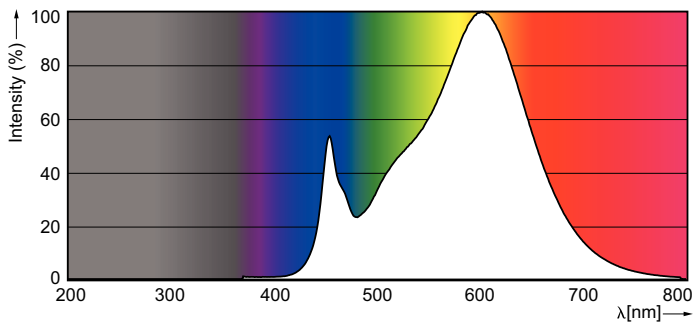

Photometric data

LEDtube 1200mm 15W G13 T8 830 2000lm