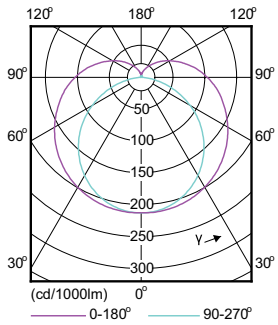

MasterClass LEDtube InstantFit T8

Photometric data

LEDtube 1200mm 15W G13 T8 830 2000lm