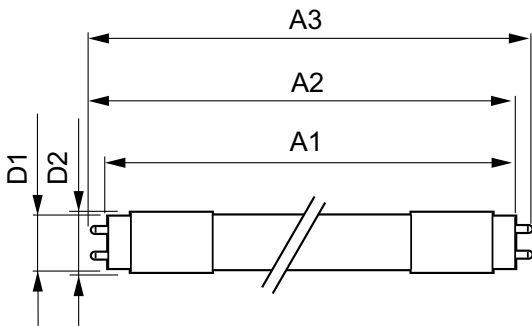

Dimensional drawing

LEDtube 1200mm 15W/830

Product	D1	D2	A1	A2	A3
14T8/48-3000 IF 10/1 DIM	25.7 mm	28 mm	1198.0 mm	1205.0 mm	1212.0 mm

Photometric data

LEDtube 1200mm 15W G13 T8 830 2000lm

LEDtube 1200mm 15W G13 T8 830 2000lm