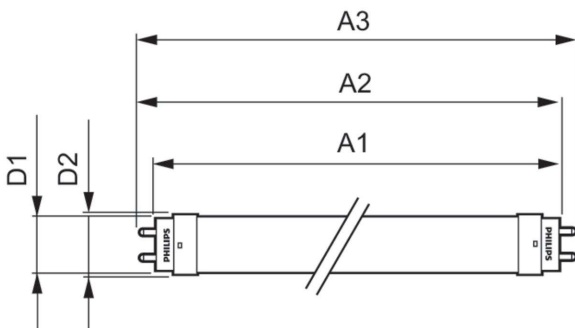

**Mechanical and housing**

Product Length	48 in
Bulb Shape	Tube, double-ended

**Approval and application**

Energy Saving Product	Yes
Approbation Marks	UL certificate RoHS compliance DLC compliance
Energy Consumption kWh/1000 h	- kWh
Energy Certifications	DLC Standard

**Product data**

Order product name	12T8/PRO/48-835/IF17/G 10/1 FB
EAN/UPC - Product	046677530471
Order code	530477
Numerator - Quantity Per Pack	1
Numerator - Packs per outer box	10
Material Nr. (12NC)	929001866104
Net Weight (Piece)	0.215 kg
Model Number	9290018661

**Dimensional drawing**

12T8/PRO/48-835/IF17/G 10/1 FB

Product	D1	D2	A1	A2	A3
12T8/PRO/48-835/IF17/G 10/1 FB	25.7 mm	26.3 mm	1198.1 mm	1205.2 mm	1212.3 mm

**Photometric data**

12W G13

12W G13 835 3500K

Photometric data