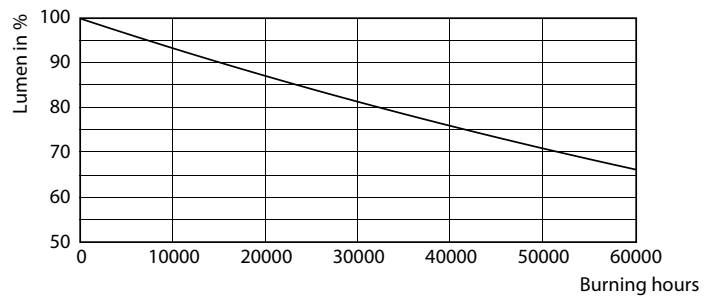

Photometric data

Lifetime

12W G13