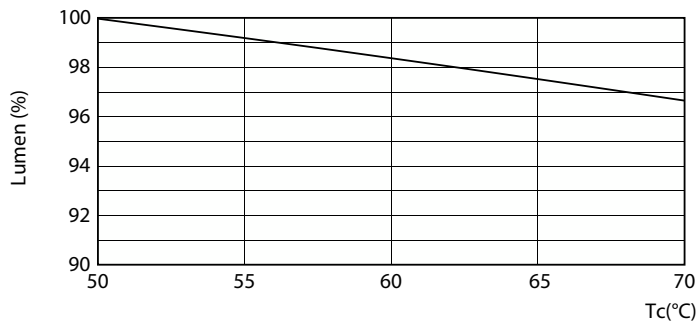

Lifetime

12W G13