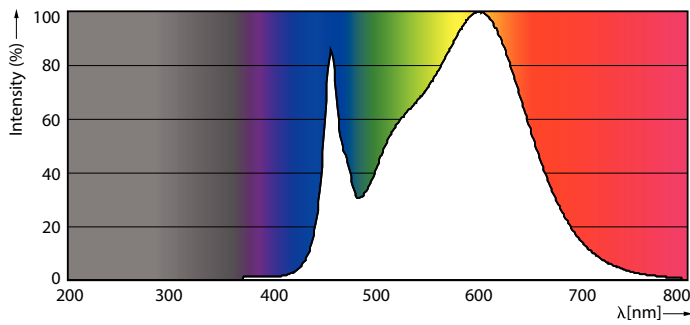

Photometric data

12W G13