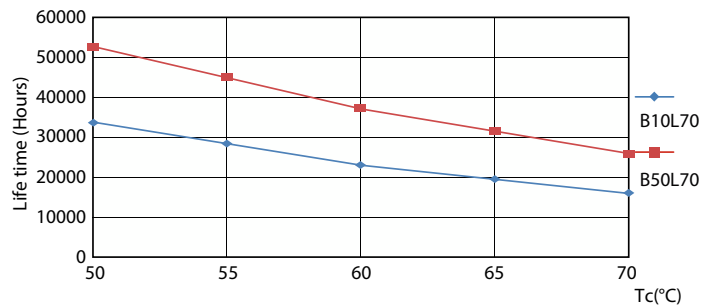

12W G13

12W G13