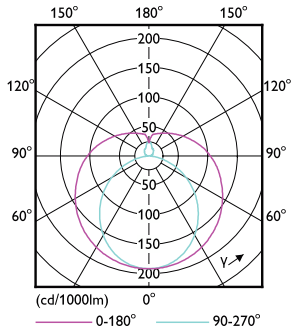

**Mechanical and housing**

Product Length	48 in
Bulb Shape	Tube, double-ended

**Approval and application**

Energy Saving Product	Yes
Approbation Marks	UL certificate RoHS compliance DLC compliance
Energy Consumption kWh/1000 h	- kWh
Energy Certifications	DLC Standard

**Dimensional drawing**

12T8/PRO/48-835/IF17/G 10/1 FB

Product	D1	D2	A1	A2	A3
12T8/PRO/48-835/IF17/G 10/1 FB	25.7 mm	26.3 mm	1198.1 mm	1205.2 mm	1212.3 mm

**Photometric data**

12W G13

12W G13 835 3500K

Photometric data