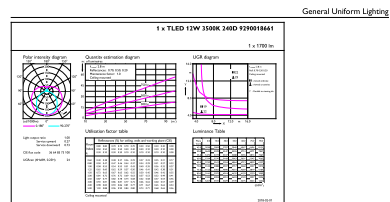

### Product data

General information	
Base	G13 [ Medium Bi-Pin Fluorescent]
EU RoHS compliant	Yes
Nominal Lifetime (Nom)	50000 h
Switching Cycle	50000X
Light technical	
Color Code	835 [ CCT of 3500K]
Beam Angle (Nom)	240 °
Initial lumen (Nom)	1700 lm
Color Designation	White (WH)
Correlated Color Temperature (Nom)	3500 K
Luminous Efficacy (rated) (Nom)	141.67 lm/W
Color Consistency	<6
Color Rendering Index (Nom)	82
LLMF At End Of Nominal Lifetime (Nom)	70 %
Operating and electrical	
Input Frequency	25000-105000 Hz
Power (Rated) (Nom)	12 W

**Mechanical and housing**

Product Length	48 in
Bulb Shape	Tube, double-ended

**Approval and application**

Energy Saving Product	Yes
Approbation Marks	UL certificate RoHS compliance DLC compliance
Energy Consumption kWh/1000 h	- kWh
Energy Certifications	DLC Standard

**Dimensional drawing**

12T8/PRO/48-835/IF17/G 10/1 FB

Product	D1	D2	A1	A2	A3
12T8/PRO/48-835/IF17/G 10/1 FB	25.7 mm	26.3 mm	1198.1 mm	1205.2 mm	1212.3 mm

**Photometric data**

12W G13

12W G13 835 3500K

Photometric data