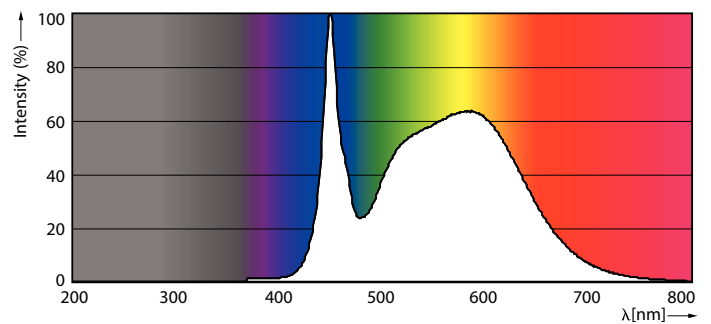

LEDtube PRO 12W G13 850 24D ND