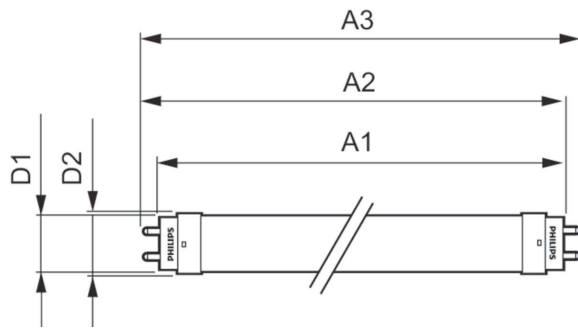

Controls and Dimming	
Dimmable	No

Mechanical and Housing	
Product Length	48 in

T8

Bulb Shape	Tube, double-ended
Approval and Application	
Energy Efficiency Label (EEL)	Not applicable
Energy Saving Product	Yes
Approbation Marks	UL certificate RoHS compliance DLC compliance
Energy Consumption kWh/1000 h	- kWh
Energy Certifications	DLC Standard

Product Data

Order product name	12T8/PER/48-850/BB18/G 10/1 FB
--------------------	--------------------------------

Dimensional drawing

Product	D1	D2	A1	A2	A3
12T8/PER/48-850/BB18/G 10/1 FB	25.7 mm	28 mm	1198 mm	1205 mm	1212 mm