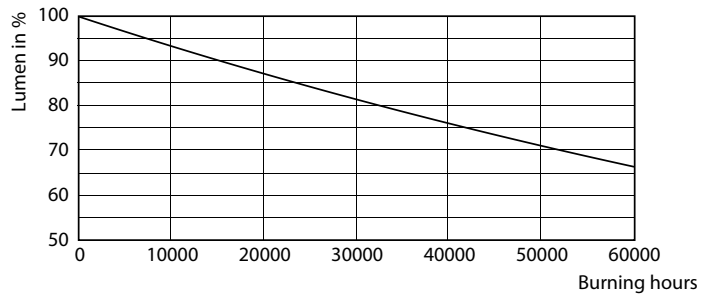

Product data

General Information	
Base	G13 [Medium Bi-Pin Fluorescent]
EU RoHS compliant	Yes
Nominal Lifetime (Nom)	50000 h
Switching Cycle	50000X
Light Technical	
Color Code	850 [CCT of 5000K]
Beam Angle (Nom)	240 °
Initial lumen (Nom)	1800 lm
Color Designation	Daylight
Correlated Color Temperature (Nom)	5000 K
Luminous Efficacy (rated) (Nom)	150.00 lm/W
Color Consistency	<5
Color Rendering Index (Nom)	80
LLMF At End Of Nominal Lifetime (Nom)	70 %
Operating and Electrical	
Input Frequency	50 to 60 Hz
Power (Rated) (Nom)	12 W

Performance TypeB 1800lm 12W

Photometric data

LEDtube PRO 12W G13 830 24D ND

LEDtube PRO 12W G13 850 24D ND

T8

Lifetime

LEDtube PRO 12W G13 830 24D ND