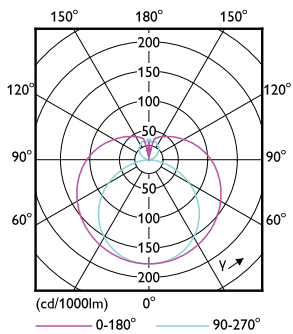

Photometric data

LEDtube PRO 12W G13 830 24D ND