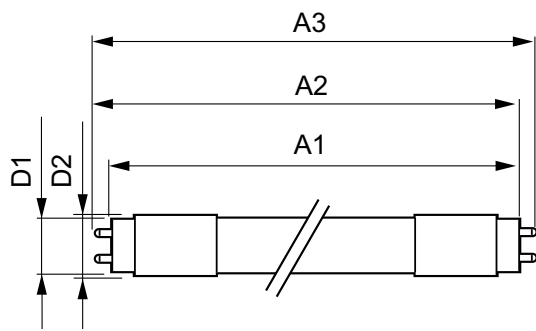

T8

Bulb Shape	Tube, double-ended
Approval and Application	
Energy Efficiency Label (EEL)	Not applicable
Energy Saving Product	Yes
Approval Marks	UL certificate RoHS compliance
Energy Consumption kWh/1000 h	- kWh

Product Data	
Order product name	10T8 LED/48-3000 IF 1PK 10/1

EAN/UPC - Product	046677473976
Order code	473974
Numerator - Quantity Per Pack	1
Numerator - Packs per outer box	10
Material Nr. (12NC)	929001397204
Net Weight (Piece)	0.230 kg

Dimensional drawing

TLED 1200mm 120V 10-32W 1500lm 3000K G13

Product	D1	D2	A1	A2	A3
10T8 LED/48-3000 IF 1PK 10/1	25.7 mm	26.3 mm	1198.1 mm	1205.2 mm	1212.3 mm