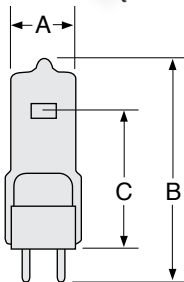

* Special Order Item

Fig.1

Fig.2

Fig.3

Fig.4

JC, JCD & JCV

- Only for Use in Approved Enclosed Halogen Fixtures
- 2-Pin Base - G6.35/15X19 & GX6.35

Watts	Ushio Ordering Code	Ushio Lamp Description	Dimensions mm			Filament Type	Lumens lm	Color Temp K	Avg Life h	Burn Position	Bulb Finish	Fig No
			Dia (A)	MOL (B)	LCL (C)							
2-Pin Base – G6.35/15X19												
150	1000843	JC24V-150WL-H	13.5	61.0	37.0	CBar6	5000	3400	50	BD/Hor	Clear	1
300	1000897	JCD120V-300WC/LP*	22.0	62.0	37.0	CC-6	7500	3200	70	BD/Hor	Clear	2
650	1000890	JCD100V-650WL	22.0	63.0	37.0	CC-6	17750	3200	150	BD/Hor	Clear	2
650	1000907	JCD120V-650WL*	22.0	62.0	37.0	CC-6	17750	3200	150	BD/Hor	Clear	2
2-Pin Base – GX6.35												
300	1001762	JCD120V-300W (ref. 64514)	19.5	57.5	37.0	Special	7700	3200	75	BD/Hor	Clear	3
300	1000974	(FNS) JCV120V-300WC (64512)	16.0	57.5	30.0	CC-8	8100	3200	30	BD/Hor	Clear	4
650	1000983	JCV120V-650WC	24.0	57.5	30.0	2CC-8	1700	3200	100	BD/Hor	Clear	5
1000	1001822	JCV120V-1000WC4	23.0	67.5	38.0	2CC-8	27000	3200	100	BD/Hor	Clear	5