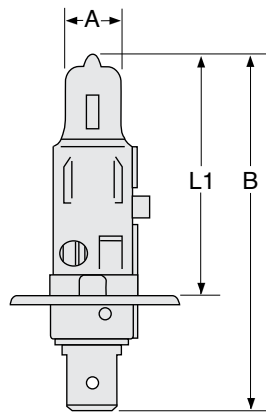

JA

- Only for Use in Approved Enclosed Halogen Fixtures
- P14.5s Base
- 12 Volts

Watts	Ushio Ordering Code	Ushio Lamp Description	Volts V	Dimensions mm			Filament Type	Lumens lm	Color Temp K	Avg Life h
				Dia (A)	MOL (B)	Length (L1)				
P14.5s Base										
55	1000790	JA12V-55W H1-55	12	8.5	67.5	25.25	C-8	1550	3000	150
100	1000785	JA12V-100W H1-100	12	8.5	67.5	25.25	C-8	2700	3050	50

* Special Order Item

BA9s

BA15d

JC

- Only for Use in Approved Enclosed Halogen Fixtures
- Miniature 2-Pin Base - G4
- Universal Burn Position

Watts	Ushio Ordering Code	Ushio Lamp Description	Dimensions mm			Filament Type	Lumens lm	Color Temp K	Avg Life h	Bulb Finish
			Dia (A)	MOL (B)	LCL (C)					
Miniature 2-Pin Base – G4										
5	1000833	JC12V-5W/G4	9.0	28.0	19.5	C-2R	60	2720	2000	Clear
10	1000856	JC6V-10W/G4	9.0	30.0	19.5	C-6	130	2850	2000	Clear
10	1000857	JC6V-10WH3 (64223)	8.0	31.0	19.5	C-6	150	2900	300	Clear
10	1000531	FHD/ESA, JC6V-10W	9.0	30.0	19.5	C-6	200	3200	100	Clear
10	1003030	JC12V-10W/G4	9.0	30.0	19.5	C-6	120	2800	2000	Clear
10	1000811	JC12V-10W/G4	9.0	28.0	19.5	C-2R	140	2900	2000	Clear
10	1000813	JC12V-10WF/G4	9.0	30.0	19.5	C-6	115	2800	2000	Frosted
10	1000812	JC12V-10W/G4	9.0	28.0	19.5	C-2R	175	2916	300	Clear
15	1000861	JC6V-15W/G4	9.0	28.0	19.5	C-6	300	3138	100	Clear
20	1000532	FHE/ESB, JC6V-20W	9.0	30.0	19.5	C-6	450	3200	100	Clear
20	1000866	JC6V-20W/G4	9.0	30.0	19.5	C-6	280	2850	2000	Clear
20	1000821	JC12V-20W/G4	9.0	30.0	19.5	C-6	350	2850	2000	Clear
20	1000804	JC12V-20W/G4	9.0	30.0	19.5	C-8	350	2850	2000	Clear
20	1000820	JC12V-20WF/G4	9.0	30.0	19.5	C-6	350	2900	2000	Frosted
20	1000844	JC24V-20W/G4	9.0	30.0	19.5	C-6	280	2850	2000	Clear
30	1000867	JC6V-30W/G4	9.0	30.0	19.3	C-6	800	3300	50	Clear
35	1000825	JC12V-35WB/G4	9.0	30.0	19.5	C-6	650	2900	2000	Clear