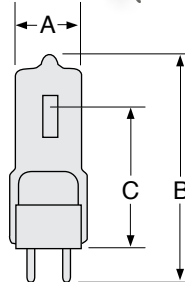

* Special Order Item

Fig.1

Fig.2

Fig.3

Fig.4

JC, JCD & JCV

- Only for Use in Approved Enclosed Halogen Fixtures
- 2-Pin Base - G6.35/15X19 & GX6.35

Watts	Ushio Ordering Code	Ushio Lamp Description	Dimensions mm			Filament Type	Lumens lm	Color Temp K	Avg Life h	Burn Position	Bulb Finish	Fig No
			Dia (A)	MOL (B)	LCL (C)							
2-Pin Base – G6.35/15X19												
150	1000843	JC24V-150WL-H	13.5	61.0	37.0	CBar6	5000	3400	50	BD/Hor	Clear	1
300	1000897	JCD120V-300WC/LP*	22.0	62.0	37.0	CC-6	7500	3200	70	BD/Hor	Clear	2
650	1000890	JCD100V-650WL	22.0	63.0	37.0	CC-6	17750	3200	150	BD/Hor	Clear	2
650	1000907	JCD120V-650WL*	22.0	62.0	37.0	CC-6	17750	3200	150	BD/Hor	Clear	2
2-Pin Base – GX6.35												
300	1001762	JCD120V-300W (ref. 64514)	19.5	57.5	37.0	Special	7700	3200	75	BD/Hor	Clear	3
300	1000974	(FNS) JCV120V-300WC (64512)	16.0	57.5	30.0	CC-8	8100	3200	30	BD/Hor	Clear	4
650	1000983	JCV120V-650WC	24.0	57.5	30.0	2CC-8	1700	3200	100	BD/Hor	Clear	5
1000	1001822	JCV120V-1000WC4	23.0	67.5	38.0	2CC-8	27000	3200	100	BD/Hor	Clear	5