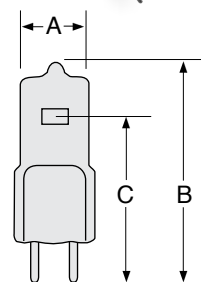

* Special Order Item

Fig.1

Fig.2

Fig.3

Fig.4

JC, JCD & JCV

- Only for Use in Approved Enclosed Halogen Fixtures
- 2-Pin Base - G6.35/15X19 & GX6.35

Watts	Ushio Ordering Code	Ushio Lamp Description	Dimensions mm			Filament Type	Lumens lm	Color Temp K	Avg Life h	Burn Position	Bulb Finish	Fig No
			Dia (A)	MOL (B)	LCL (C)							
2-Pin Base – G6.35/15X19												
150	1000843	JC24V-150WL-H	13.5	61.0	37.0	CBar6	5000	3400	50	BD/Hor	Clear	1
300	1000897	JCD120V-300WC/LP*	22.0	62.0	37.0	CC-6	7500	3200	70	BD/Hor	Clear	2
650	1000890	JCD100V-650WL	22.0	63.0	37.0	CC-6	17750	3200	150	BD/Hor	Clear	2
650	1000907	JCD120V-650WL*	22.0	62.0	37.0	CC-6	17750	3200	150	BD/Hor	Clear	2
2-Pin Base – GX6.35												
300	1001762	JCD120V-300W (ref. 64514)	19.5	57.5	37.0	Special	7700	3200	75	BD/Hor	Clear	3
300	1000974	(FNS) JCV120V-300WC (64512)	16.0	57.5	30.0	CC-8	8100	3200	30	BD/Hor	Clear	4
650	1000983	JCV120V-650WC	24.0	57.5	30.0	2CC-8	1700	3200	100	BD/Hor	Clear	5
1000	1001822	JCV120V-1000WC4	23.0	67.5	38.0	2CC-8	27000	3200	100	BD/Hor	Clear	5