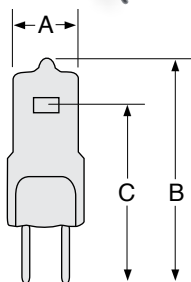

* Special Order Item

Fig.1

Fig.2

Fig.3

Fig.4

JC, JCD & JCV

- Only for Use in Approved Enclosed Halogen Fixtures
- 2-Pin Base - G6.35/15X19 & GX6.35

Watts	Ushio Ordering Code	Ushio Lamp Description	Dimensions mm			Filament Type	Lumens lm	Color Temp K	Avg Life h	Burn Position	Bulb Finish	Fig No
			Dia (A)	MOL (B)	LCL (C)							
2-Pin Base – G6.35/15X19												
150	1000843	JC24V-150WL-H	13.5	61.0	37.0	CBar6	5000	3400	50	BD/Hor	Clear	1
300	1000897	JCD120V-300WC/LP*	22.0	62.0	37.0	CC-6	7500	3200	70	BD/Hor	Clear	2
650	1000890	JCD100V-650WL	22.0	63.0	37.0	CC-6	17750	3200	150	BD/Hor	Clear	2
650	1000907	JCD120V-650WL*	22.0	62.0	37.0	CC-6	17750	3200	150	BD/Hor	Clear	2
2-Pin Base – GX6.35												
300	1001762	JCD120V-300W (ref. 64514)	19.5	57.5	37.0	Special	7700	3200	75	BD/Hor	Clear	3
300	1000974	(FNS) JCV120V-300WC (64512)	16.0	57.5	30.0	CC-8	8100	3200	30	BD/Hor	Clear	4
650	1000983	JCV120V-650WC	24.0	57.5	30.0	2CC-8	1700	3200	100	BD/Hor	Clear	5
1000	1001822	JCV120V-1000WC4	23.0	67.5	38.0	2CC-8	27000	3200	100	BD/Hor	Clear	5