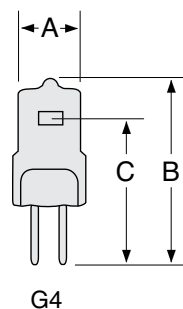

JC

- Only for Use in Approved Enclosed Halogen Fixtures
- Miniature 2-Pin Base - G4
- Universal Burn Position

Watts	Ushio Ordering Code	Ushio Lamp Description	Dimensions mm			Filament Type	Lumens lm	Color Temp K	Avg Life h	Bulb Finish
			Dia (A)	MOL (B)	LCL (C)					
Miniature 2-Pin Base – G4										
5	1000833	JC12V-5W/G4	9.0	28.0	19.5	C-2R	60	2720	2000	Clear
10	1000856	JC6V-10W/G4	9.0	30.0	19.5	C-6	130	2850	2000	Clear
10	1000857	JC6V-10WH3 (64223)	8.0	31.0	19.5	C-6	150	2900	300	Clear
10	1000531	FHD/ESA, JC6V-10W	9.0	30.0	19.5	C-6	200	3200	100	Clear
10	1003030	JC12V-10W/G4	9.0	30.0	19.5	C-6	120	2800	2000	Clear
10	1000811	JC12V-10W/G4	9.0	28.0	19.5	C-2R	140	2900	2000	Clear
10	1000813	JC12V-10WF/G4	9.0	30.0	19.5	C-6	115	2800	2000	Frosted
10	1000812	JC12V-10W/G4	9.0	28.0	19.5	C-2R	175	2916	300	Clear
15	1000861	JC6V-15W/G4	9.0	28.0	19.5	C-6	300	3138	100	Clear
20	1000532	FHE/ESB, JC6V-20W	9.0	30.0	19.5	C-6	450	3200	100	Clear
20	1000866	JC6V-20W/G4	9.0	30.0	19.5	C-6	280	2850	2000	Clear
20	1000821	JC12V-20W/G4	9.0	30.0	19.5	C-6	350	2850	2000	Clear
20	1000804	JC12V-20W/G4	9.0	30.0	19.5	C-8	350	2850	2000	Clear
20	1000820	JC12V-20WF/G4	9.0	30.0	19.5	C-6	350	2900	2000	Frosted
20	1000844	JC24V-20W/G4	9.0	30.0	19.5	C-6	280	2850	2000	Clear
30	1000867	JC6V-30W/G4	9.0	30.0	19.3	C-6	800	3300	50	Clear
35	1000825	JC12V-35WB/G4	9.0	30.0	19.5	C-6	650	2900	2000	Clear

Originally developed as light sources for optical instruments, JC lamps feature an overall compact design with precise LCL placement. The exceptional brightness of this compact lamp make this series an ideal choice for task light applications.