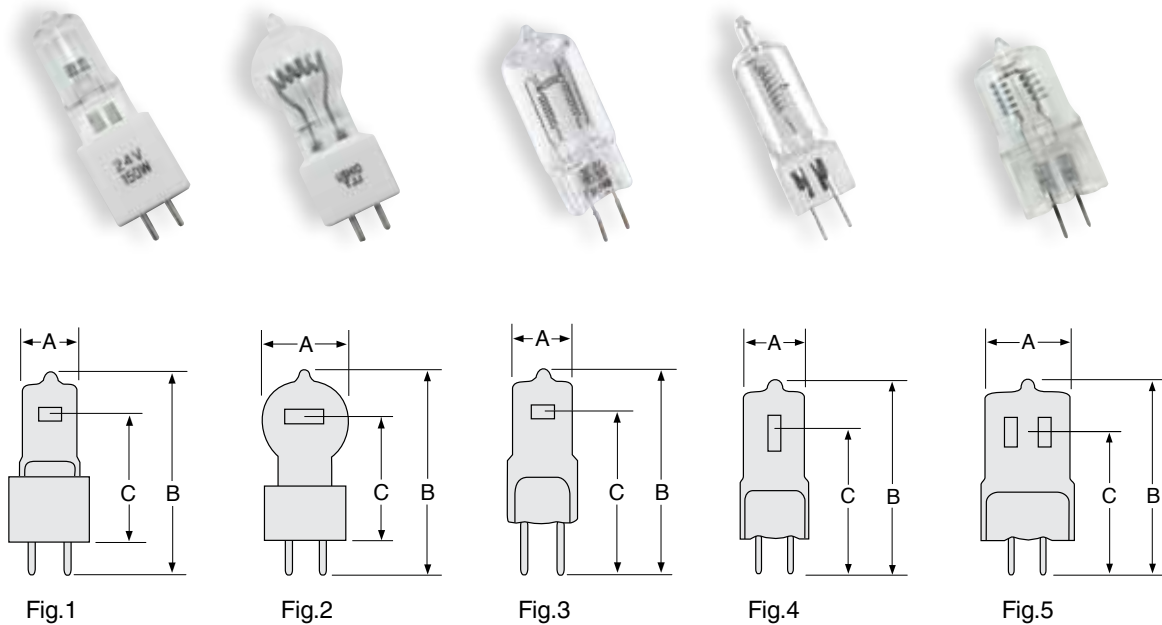

JC, JCD & JCV

- Only for Use in Approved Enclosed Halogen Fixtures
- 2-Pin Base - G6.35/15X19 & GX6.35

Watts	Ushio Ordering Code	Ushio Lamp Description	Dimensions mm			Filament Type	Lumens lm	Color Temp K	Avg Life h	Burn Position	Bulb Finish	Fig No
			Dia (A)	MOL (B)	LCL (C)							
2-Pin Base – G6.35/15X19												
150	1000843	JC24V-150WL-H	13.5	61.0	37.0	CBar6	5000	3400	50	BD/Hor	Clear	1
300	1000897	JCD120V-300WC/LP*	22.0	62.0	37.0	CC-6	7500	3200	70	BD/Hor	Clear	2
650	1000890	JCD100V-650WL	22.0	63.0	37.0	CC-6	17750	3200	150	BD/Hor	Clear	2
650	1000907	JCD120V-650WL*	22.0	62.0	37.0	CC-6	17750	3200	150	BD/Hor	Clear	2
2-Pin Base – GX6.35												
300	1001762	JCD120V-300W (ref. 64514)	19.5	57.5	37.0	Special	7700	3200	75	BD/Hor	Clear	3
300	1000974	(FNS) JCV120V-300WC (64512)	16.0	57.5	30.0	CC-8	8100	3200	30	BD/Hor	Clear	4
650	1000983	JCV120V-650WC	24.0	57.5	30.0	2CC-8	1700	3200	100	BD/Hor	Clear	5
1000	1001822	JCV120V-1000WC4	23.0	67.5	38.0	2CC-8	27000	3200	100	BD/Hor	Clear	5

* Special Order Item