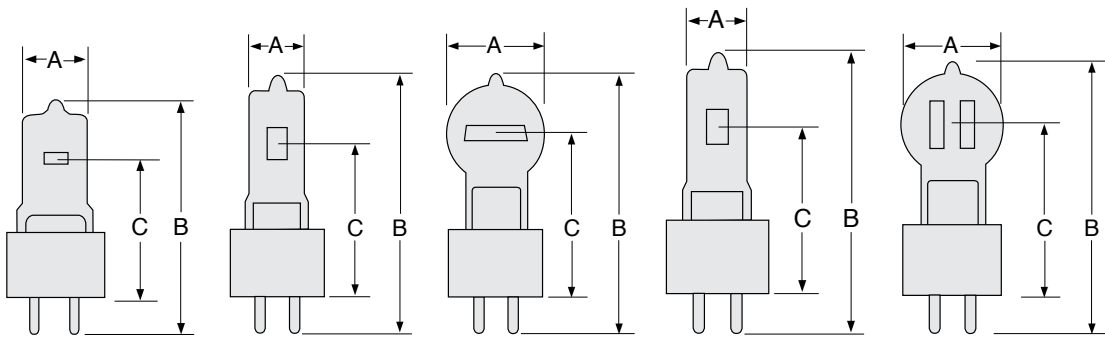

JC, JCD & JCV

- Only for Use in Approved Enclosed Halogen Fixtures
- Miniature 2-Pin Base - G5.3

Watts	Ushio Ordering Code	Ushio Lamp Description	Dimensions mm			Filament Type	Lumens lm	Color Temp K	Avg Life h	Burn Position	Bulb Finish	Fig No
			Dia (A)	MOL (B)	LCL (C)							
Miniature 2-Pin Base – G5.3												
30	1000254	DZA, JC10.8V-30W	11.5	51.0	27.0	C-6	600	3100	400	BD/Hor	Clear	1
50	1000837	JC14.5V-50WC	11.5	55.0	32.0	CBar6	1250	3200	100	BD/Hor	Clear	1
100	1000649	GCC, JC12V-100WC5	11.5	57.0	32.0	CBar6	2900	3300	200	BD/Hor	Clear	1
125	1000605	FSH, JCV120V-125WB	11.5	57.0	32.0	CC-8	2500	3000	200	BD/Hor	Clear	4
200	1000648	GCB, JCD30V-200WC1	11.5	57.0	32.0	CC-6	5300	3200	200	BD/Hor	Clear	2
250	1000453	EYH/FKT, JCD120V-250WB	22.0	63.5	36.5	CC-6	6050	3050	150	BD/Hor	Clear	3
250	1000647	GCA, JCV120V-250WC	11.5	57.0	32.0	CC-8	5880	3200	200	BD/Hor	Clear	4
300	1000899	JCD120V-300WCP	22.0	62.0	37.0	CC-6	7350	3200	100	BD/Hor	Clear	3
360	1000442	EYB, JCD82V-360W	11.5	57.0	31.8	CC-8	10000	3300	75	BD/Hor	Clear	2
360	1000443	EYB-5, JCD86V-360WS	11.5	57.0	31.8	CC-8	10000	3300	75	BD/Hor	Clear	2
500	1000476	FBG/FBD, JCD120V-500WCP	22.0	76.0	44.5	CC-6	13200	3200	50	BD/Hor	Clear	3
600	1000246	DYH, JCD120V-600WCP	22.0	63.0	36.5	CC-6	17000	3200	75	BD/Hor	Clear	3
650	1000225	DVY, JCD120V-650WSP	22.0	63.0	36.5	CC-6	20000	3400	25	BD/Hor	Clear	3
650	1000247	DYJ, JCD230V-650WSP*	24.0	63.5	42.9	2CC-8	20000	3400	20	BD/Hor	Clear	5

* Special Order Item

Fig.1

Fig.2

Fig.3

Fig.4

Fig.5

JC, JCD & JCV

- Only for Use in Approved Enclosed Halogen Fixtures
- 2-Pin Base - G6.35