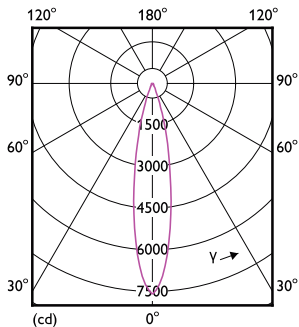

Light Distribution Diagram - 14PAR38/EXPERTCOLOR RETAIL/F25/930/P/D