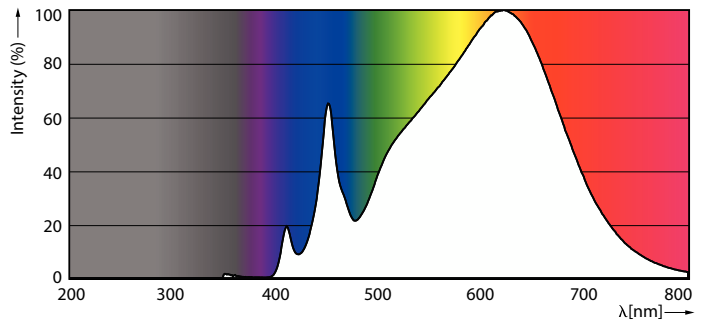

Accent Lighting Spots - 14PAR38/EXPERTCOLOR RETAIL/F25/930/P/D

Spectral Power Distribution Colour - 14PAR38/EXPERTCOLOR RETAIL/
F25/930/P/D