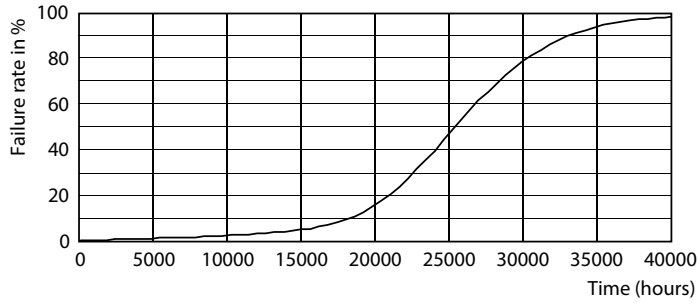

LED PAR38

Lifetime

Life Expectancy Diagram

Lumen Maintenance Diagram - 14PAR38/EXPERTCOLOR RETAIL/
F25/930/P/D