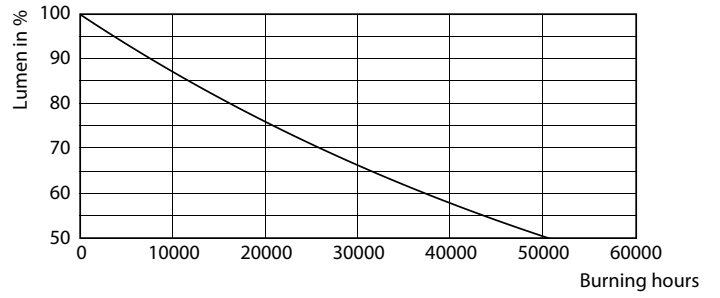

LED PAR38

Lifetime

Life Expectancy Diagram

Lumen Maintenance Diagram - 14PAR38/EXPERTCOLOR RETAIL/
F25/930/P/D